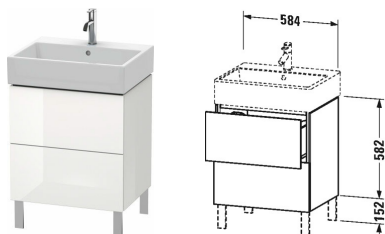

L-Cube Vanity unit floor-standing # LC6775

|< 584 mm >|

Vanity unit floor-standing	Dimension	Weight	Order number
2 pull-out compartments, for Vero Air # 235060			
Colors			
M07 Concrete Grey Matt Decor M11 Cashmere Oak M12 Brushed Oak Real wood veneer M13 American Walnut Real wood veneer M16 Black Oak M18 White Matt Decor M21 Walnut Dark Decor M22 White High Gloss Decor M30 Natural Oak M35 Oak Terra M38 Dolomiti Grey High Gloss Lacquer M40 Black High Gloss Lacquer M43 Basalt Matt Decor M49 Graphite Matt Decor M53 Chestnut Dark Decor M69 Brushed Walnut Real wood veneer M71 Mediterranean Oak Real wood veneer M72 Brushed Dark Oak Real wood veneer M75 Linen Decor M79 Natural Walnut Decor M80 Graphit Super Matt M85 White High Gloss Lacquer M86 Cappuccino High Gloss Lacquer M89 Flannel Grey High Gloss Lacquer M90 Flannel Grey Satin Matt Lacquer M91 Taupe Matt Decor			
Variant			
	584 x 459 mm		LC6775
Infobox			
Space saving siphon # 005076 is recommended, Interior modules can not be retrofitted and are factory installed., Legs # UV 9991, UV 9992 are recommended, Legs # UV 9993, UV 9994 are recommended, Legs not included in delivery, please order separately, Legs # UV 9991, UV 9992 or # UV 9993, UV 9994 are mandatory for installation and required to be ordered as a separate line item, Floorstanding vanities require wall fixation as per installation instructions, Please specify when ordering: -, - interior system yes / no, - walnut 77 or maple 78			
Accessory			
Additional modules Interior system in solid wood, for cabinet widths 584 mm	584 mm		UV9879
Suitable products			
Plinth leg Aluminium matt, 2 pieces, 152 x 44 x 10 mm	152 x 44 x 10 mm		UV9991
Plinth leg Aluminium matt, 4 pieces, 152 x 44 x 10 mm	152 x 44 x 10 mm		UV9992
Plinth leg Chrome, 2 pieces, 152 x 44 x 10 mm	152 x 44 x 10 mm		UV9993
Plinth leg Chrome, 4 pieces, 152 x 44 x 10 mm	152 x 44 x 10 mm		UV9994
Space saving siphon 31,75 mm, 1 1/4" mm	1 1/4" mm		005076