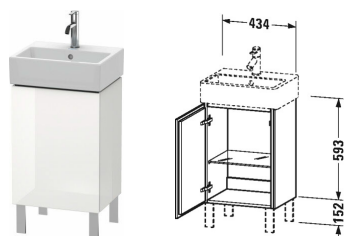

**L-Cube Vanity unit floor-standing # LC6750 L/R**

|&lt; 434 mm &gt;|

Vanity unit floor-standing	Dimension	Weight	Order number
1 door, 1 glass shelf, for Vero Air # 072445			
<b>Colors</b>			
M07 Concrete Grey Matt Decor M11 Cashmere Oak M12 Brushed Oak Real wood veneer M13 American Walnut Real wood veneer M16 Black Oak M18 White Matt Decor M21 Walnut Dark Decor M22 White High Gloss Decor M30 Natural Oak M35 Oak Terra M38 Dolomiti Grey High Gloss Lacquer M40 Black High Gloss Lacquer M43 Basalt Matt Decor M49 Graphite Matt Decor M53 Chestnut Dark Decor M69 Brushed Walnut Real wood veneer M71 Mediterranean Oak Real wood veneer M72 Brushed Dark Oak Real wood veneer M75 Linen Decor M79 Natural Walnut Decor M80 Graphit Super Matt M85 White High Gloss Lacquer M86 Cappuccino High Gloss Lacquer M89 Flannel Grey High Gloss Lacquer M90 Flannel Grey Satin Matt Lacquer M91 Taupe Matt Decor			
<b>Variant</b>			
	434 x 341 mm		LC6750 L/R
<b>Infobox</b>			
Space saving siphon # 005076 is recommended, Legs # UV 9991 are recommended, if 4 pieces necessary please order 2 x # UV 9991, Legs # UV 9993 are recommended, if 4 pieces necessary please order 2 x # UV 9993, Legs # UV 9991 are mandatory for installation and required to be ordered as a separate line item. If 4 pieces necessary please order 2 x # UV 9991, Legs # UV 9993 are mandatory for installation and required to be ordered as a separate line item. If 4 pieces necessary please order 2 x # UV 9993, Legs not included in delivery, please order separately, Legs # UV 9992 and UV 9994 are not suitable, Floorstanding vanities require wall fixation as per installation instructions, Please keep 50 mm space to the wall, Please specify when ordering: - hinges left (L) / right (R)			
<b>Suitable products</b>			
Plinth leg Aluminium matt, 2 pieces, 152 x 44 x 10 mm	152 x 44 x 10 mm		UV9991
Plinth leg Chrome, 2 pieces, 152 x 44 x 10 mm	152 x 44 x 10 mm		UV9993
Space saving siphon 31,75 mm, 1 1/4" mm	1 1/4" mm		005076
Handrinse basin, furniture handrinse basin with overflow, with tap platform, underneath glazed, fixings included, wall-mounted, wall-mounted, cUPC® listed*, 450 x 350 mm	450 x 350 mm		072445