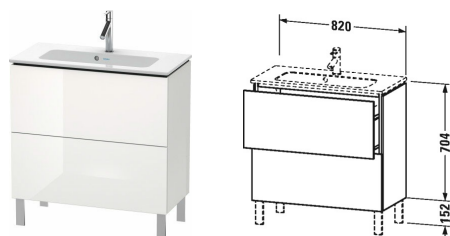

L-Cube Vanity unit floor-standing compact # LC6674

| < 820 mm > |

Vanity unit floor-standing compact	Dimension	Weight	Order number
2 pull-out compartments, upper pull-out compartment including cut-out for siphon and siphon cover, for ME by Starck # 234283			
Colors			
M07 Concrete Grey Matt Decor M11 Cashmere Oak M12 Brushed Oak Real wood veneer M13 American Walnut Real wood veneer M16 Black Oak M18 White Matt Decor M21 Walnut Dark Decor M22 White High Gloss Decor M30 Natural Oak M35 Oak Terra M38 Dolomiti Grey High Gloss Lacquer M40 Black High Gloss Lacquer M43 Basalt Matt Decor M49 Graphite Matt Decor M53 Chestnut Dark Decor M69 Brushed Walnut Real wood veneer M71 Mediterranean Oak Real wood veneer M72 Brushed Dark Oak Real wood veneer M75 Linen Decor M79 Natural Walnut Decor M80 Graphit Super Matt M85 White High Gloss Lacquer M86 Cappuccino High Gloss Lacquer M89 Flannel Grey High Gloss Lacquer M90 Flannel Grey Satin Matt Lacquer M91 Taupe Matt Decor			
Variant			
	820 x 391 mm		LC6674
Infobox			
Space saving siphon # 005076 is recommended, Interior modules can not be retrofitted and are factory installed., Legs not included in delivery, please order separately, please order 2 x # UV 9991, Legs # UV 9991 are mandatory for installation and required to be ordered as a separate line item. If 4 pieces necessary please order 2 x # UV 9991, Legs # UV 9993 are mandatory for installation and required to be ordered as a separate line item. If 4 pieces necessary please order 2 x # UV 9993, Legs # UV 9993 are recommended, if 4 pieces necessary please order 2 x # UV 9993, Legs # UV 9992 and UV 9994 are not suitable, Floorstanding vanities require wall fixation as per installation instructions, Please specify when ordering:., - interior system yes / no, - walnut 77 or maple 78			
Accessory			
Additional modules Interior system in solid wood, for cabinet widths 820 mm	820 mm		UV9807
Suitable products			
Space saving siphon 31,75 mm, 1 1/4" mm	1 1/4" mm		005076
Plinth leg Aluminium matt, 2 pieces, 152 x 44 x 10 mm	152 x 44 x 10 mm		UV9991