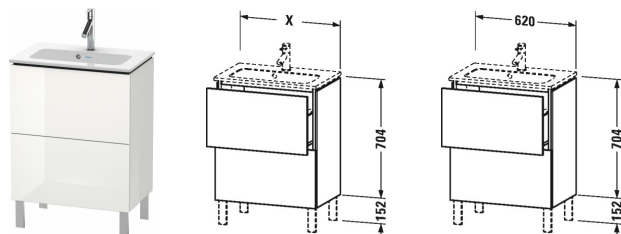

L-Cube Vanity unit floor-standing compact # LC6673

| < 620 mm > |

Vanity unit floor-standing compact	Dimension	Weight	Order number
2 pull-out compartments, upper pull-out compartment including cut-out for siphon and siphon cover, for ME by Starck # 234263			
Colors			
M07 Concrete Grey Matt Decor M11 Cashmere Oak M12 Brushed Oak Real wood veneer M13 American Walnut Real wood veneer M16 Black Oak M18 White Matt Decor M21 Walnut Dark Decor M22 White High Gloss Decor M30 Natural Oak M35 Oak Terra M38 Dolomiti Grey High Gloss Lacquer M40 Black High Gloss Lacquer M43 Basalt Matt Decor M49 Graphite Matt Decor M53 Chestnut Dark Decor M69 Brushed Walnut Real wood veneer M71 Mediterranean Oak Real wood veneer M72 Brushed Dark Oak Real wood veneer M75 Linen Decor M79 Natural Walnut Decor M80 Graphit Super Matt M85 White High Gloss Lacquer M86 Cappuccino High Gloss Lacquer M89 Flannel Grey High Gloss Lacquer M90 Flannel Grey Satin Matt Lacquer M91 Taupe Matt Decor			
Variant			
	620 x 391 mm		LC6673
Infobox			
Space saving siphon # 005076 is recommended, Interior modules can not be retrofitted and are factory installed., Legs not included in delivery, please order separately, Legs # UV 9991 are recommended, if 4 pieces necessary please order 2 x # UV 9991, Legs # UV 9991 are mandatory for installation and required to be ordered as a separate line item. If 4 pieces necessary please order 2 x # UV 9991, Legs # UV 9993 are mandatory for installation and required to be ordered as a separate line item. If 4 pieces necessary please order 2 x # UV 9993, Legs # UV 9993 are recommended, if 4 pieces necessary please order 2 x # UV 9993, Legs # UV 9992 and UV 9994 are not suitable, Floorstanding vanities require wall fixation as per installation instructions, Please specify when ordering:., - interior system yes / no, - walnut 77 or maple 78			
Accessory			
Additional modules Interior system in solid wood, for cabinet widths 620 mm	620 mm		UV9806
Suitable products			
Plinth leg Aluminium matt, 2 pieces, 152 x 44 x 10 mm	152 x 44 x 10 mm		UV9991
Plinth leg Chrome, 2 pieces, 152 x 44 x 10 mm	152 x 44 x 10 mm		UV9993