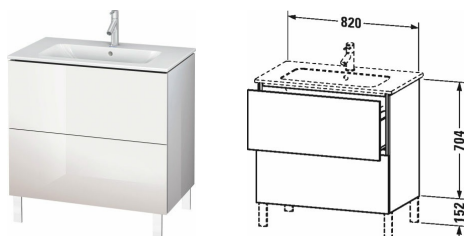

L-Cube Vanity unit floor-standing # LC6626

| < 820 mm > |

Vanity unit floor-standing	Dimension	Weight	Order number
2 pull-out compartments, upper pull-out compartment including cut-out for siphon and siphon cover, for ME by Starck # 233683			
Colors			
M07 Concrete Grey Matt Decor M11 Cashmere Oak M12 Brushed Oak Real wood veneer M13 American Walnut Real wood veneer M16 Black Oak M18 White Matt Decor M21 Walnut Dark Decor M22 White High Gloss Decor M30 Natural Oak M35 Oak Terra M38 Dolomiti Grey High Gloss Lacquer M40 Black High Gloss Lacquer M43 Basalt Matt Decor M49 Graphite Matt Decor M53 Chestnut Dark Decor M69 Brushed Walnut Real wood veneer M71 Mediterranean Oak Real wood veneer M72 Brushed Dark Oak Real wood veneer M75 Linen Decor M79 Natural Walnut Decor M80 Graphit Super Matt M85 White High Gloss Lacquer M86 Cappuccino High Gloss Lacquer M89 Flannel Grey High Gloss Lacquer M90 Flannel Grey Satin Matt Lacquer M91 Taupe Matt Decor			
Variant			
	820 x 481 mm		LC6626
Infobox			
# LC 6625, LC 6626 and LC 6627 available from stock: 18- White Matt, 22- White High Gloss, 69- Brushed Walnut, 72- Brushed Dark Oak, Space saving siphon # 005076 is recommended, Interior modules can not be retrofitted and are factory installed., Legs # UV 9991, UV 9992 or # UV 9993, UV 9994 are mandatory for installation and required to be ordered as a separate line item, Floorstanding vanities require wall fixation as per installation instructions, Legs # UV 9991, UV 9992 are recommended, Legs # UV 9993, UV 9994 are recommended, Legs not included in delivery, please order separately, Please specify when ordering:; - interior system yes / no, - walnut 77 or maple 78			
Accessory			
Additional modules Interior system in solid wood, for cabinet widths 820 mm	820 mm		UV9821
Suitable products			
Plinth leg Aluminium matt, 2 pieces, 152 x 44 x 10 mm	152 x 44 x 10 mm		UV9991
Plinth leg Aluminium matt, 4 pieces, 152 x 44 x 10 mm	152 x 44 x 10 mm		UV9992
Plinth leg Chrome, 2 pieces, 152 x 44 x 10 mm	152 x 44 x 10 mm		UV9993