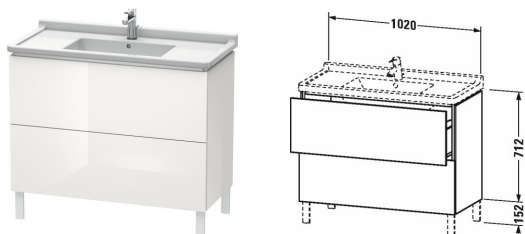

L-Cube Vanity unit floor-standing # LC6610

|< 1020 mm >|

Vanity unit floor-standing	Dimension	Weight	Order number
2 pull-out compartments, upper pull-out compartment including cut-out for siphon and siphon cover, for Starck 3 # 030410			
Colors			
M07 Concrete Grey Matt Decor M11 Cashmere Oak M12 Brushed Oak Real wood veneer M13 American Walnut Real wood veneer M16 Black Oak M18 White Matt Decor M21 Walnut Dark Decor M22 White High Gloss Decor M30 Natural Oak M35 Oak Terra M38 Dolomiti Grey High Gloss Lacquer M40 Black High Gloss Lacquer M43 Basalt Matt Decor M49 Graphite Matt Decor M53 Chestnut Dark Decor M69 Brushed Walnut Real wood veneer M71 Mediterranean Oak Real wood veneer M72 Brushed Dark Oak Real wood veneer M75 Linen Decor M79 Natural Walnut Decor M80 Graphit Super Matt M85 White High Gloss Lacquer M86 Cappuccino High Gloss Lacquer M89 Flannel Grey High Gloss Lacquer M90 Flannel Grey Satin Matt Lacquer M91 Taupe Matt Decor			
Variant			
	1020 x 469 mm		LC6610
Infobox			
Space saving siphon # 005076 is recommended, Interior modules can not be retrofitted and are factory installed., Legs not included in delivery, please order separately, Legs # UV 9991, UV 9992 or # UV 9993, UV 9994 are mandatory for installation and required to be ordered as a separate line item, Floorstanding vanities require wall fixation as per installation instructions, Legs # UV 9991, UV 9992 are recommended, Legs # UV 9993, UV 9994 are recommended, Please specify when ordering:., - interior system yes / no, - walnut 77 or maple 78			
Accessory			
Additional modules Interior system in solid wood, for cabinet widths 1020 mm	1020 mm		UV9822
Suitable products			
Plinth leg Aluminium matt, 2 pieces, 152 x 44 x 10 mm	152 x 44 x 10 mm		UV9991
Plinth leg Aluminium matt, 4 pieces, 152 x 44 x 10 mm	152 x 44 x 10 mm		UV9992
Plinth leg Chrome, 2 pieces, 152 x 44 x 10 mm	152 x 44 x 10 mm		UV9993
Plinth leg Chrome, 4 pieces, 152 x 44 x 10 mm	152 x 44 x 10 mm		UV9994