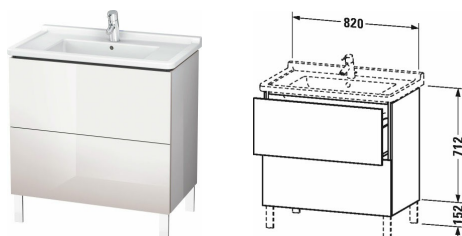

L-Cube Vanity unit floor-standing # LC6609

| < 820 mm > |

Vanity unit floor-standing	Dimension	Weight	Order number
2 pull-out compartments, upper pull-out compartment including cut-out for siphon and siphon cover, for Starck 3 # 030480			
Colors			
M07 Concrete Grey Matt Decor M11 Cashmere Oak M12 Brushed Oak Real wood veneer M13 American Walnut Real wood veneer M16 Black Oak M18 White Matt Decor M21 Walnut Dark Decor M22 White High Gloss Decor M30 Natural Oak M35 Oak Terra M38 Dolomiti Grey High Gloss Lacquer M40 Black High Gloss Lacquer M43 Basalt Matt Decor M49 Graphite Matt Decor M53 Chestnut Dark Decor M69 Brushed Walnut Real wood veneer M71 Mediterranean Oak Real wood veneer M72 Brushed Dark Oak Real wood veneer M75 Linen Decor M79 Natural Walnut Decor M80 Graphit Super Matt M85 White High Gloss Lacquer M86 Cappuccino High Gloss Lacquer M89 Flannel Grey High Gloss Lacquer M90 Flannel Grey Satin Matt Lacquer M91 Taupe Matt Decor			
Variant			
	820 x 469 mm		LC6609
Infobox			
Space saving siphon # 005076 is recommended, Interior modules can not be retrofitted and are factory installed., Legs not included in delivery, please order separately, Legs # UV 9991, UV 9992 or # UV 9993, UV 9994 are mandatory for installation and required to be ordered as a separate line item, Floorstanding vanities require wall fixation as per installation instructions, Legs # UV 9991, UV 9992 are recommended, Legs # UV 9993, UV 9994 are recommended, Please specify when ordering:., - interior system yes / no, - walnut 77 or maple 78			
Accessory			
Additional modules Interior system in solid wood, for cabinet widths 820 mm	820 mm		UV9821
Suitable products			
Plinth leg Aluminium matt, 2 pieces, 152 x 44 x 10 mm	152 x 44 x 10 mm		UV9991
Plinth leg Aluminium matt, 4 pieces, 152 x 44 x 10 mm	152 x 44 x 10 mm		UV9992
Plinth leg Chrome, 2 pieces, 152 x 44 x 10 mm	152 x 44 x 10 mm		UV9993
Plinth leg Chrome, 4 pieces, 152 x 44 x 10 mm	152 x 44 x 10 mm		UV9994