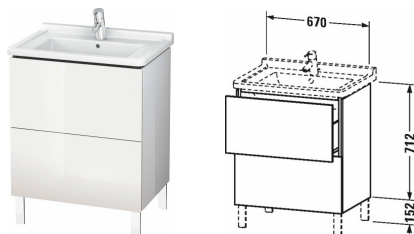

**L-Cube Vanity unit floor-standing # LC6608**

| &lt; 670 mm &gt; |

| Vanity unit floor-standing                                                                                                                                                                                                                                                                                                                                                                                                                                                                                                                                                                                                                                                                                                 | Dimension        | Weight | Order number |
|----------------------------------------------------------------------------------------------------------------------------------------------------------------------------------------------------------------------------------------------------------------------------------------------------------------------------------------------------------------------------------------------------------------------------------------------------------------------------------------------------------------------------------------------------------------------------------------------------------------------------------------------------------------------------------------------------------------------------|------------------|--------|--------------|
| 2 pull-out compartments, upper pull-out compartment including cut-out for siphon and siphon cover, for Starck 3 # 030470                                                                                                                                                                                                                                                                                                                                                                                                                                                                                                                                                                                                   |                  |        |              |
| <b>Colors</b>                                                                                                                                                                                                                                                                                                                                                                                                                                                                                                                                                                                                                                                                                                              |                  |        |              |
| M07 Concrete Grey Matt Decor M11 Cashmere Oak M12 Brushed Oak Real wood veneer M13 American Walnut Real wood veneer M16 Black Oak M18 White Matt Decor M21 Walnut Dark Decor M22 White High Gloss Decor M30 Natural Oak M35 Oak Terra M38 Dolomiti Grey High Gloss Lacquer M40 Black High Gloss Lacquer M43 Basalt Matt Decor M49 Graphite Matt Decor M53 Chestnut Dark Decor M69 Brushed Walnut Real wood veneer M71 Mediterranean Oak Real wood veneer M72 Brushed Dark Oak Real wood veneer M75 Linen Decor M79 Natural Walnut Decor M80 Graphit Super Matt M85 White High Gloss Lacquer M86 Cappuccino High Gloss Lacquer M89 Flannel Grey High Gloss Lacquer M90 Flannel Grey Satin Matt Lacquer M91 Taupe Matt Decor |                  |        |              |
| <b>Variant</b>                                                                                                                                                                                                                                                                                                                                                                                                                                                                                                                                                                                                                                                                                                             |                  |        |              |
|                                                                                                                                                                                                                                                                                                                                                                                                                                                                                                                                                                                                                                                                                                                            | 670 x 469 mm     |        | LC6608       |
| <b>Infobox</b>                                                                                                                                                                                                                                                                                                                                                                                                                                                                                                                                                                                                                                                                                                             |                  |        |              |
| Space saving siphon # 005076 is recommended, Interior modules can not be retrofitted and are factory installed., Legs not included in delivery, please order separately, Legs # UV 9991, UV 9992 or # UV 9993, UV 9994 are mandatory for installation and required to be ordered as a separate line item, Floorstanding vanities require wall fixation as per installation instructions, Legs # UV 9991, UV 9992 are recommended, Legs # UV 9993, UV 9994 are recommended, Please specify when ordering:., - interior system yes / no, - walnut 77 or maple 78                                                                                                                                                             |                  |        |              |
| <b>Accessory</b>                                                                                                                                                                                                                                                                                                                                                                                                                                                                                                                                                                                                                                                                                                           |                  |        |              |
| Additional modules Interior system in solid wood, for cabinet widths 670 mm                                                                                                                                                                                                                                                                                                                                                                                                                                                                                                                                                                                                                                                | 670 mm           |        | UV9842       |
| <b>Suitable products</b>                                                                                                                                                                                                                                                                                                                                                                                                                                                                                                                                                                                                                                                                                                   |                  |        |              |
| Plinth leg Aluminium matt, 2 pieces, 152 x 44 x 10 mm                                                                                                                                                                                                                                                                                                                                                                                                                                                                                                                                                                                                                                                                      | 152 x 44 x 10 mm |        | UV9991       |
| Plinth leg Aluminium matt, 4 pieces, 152 x 44 x 10 mm                                                                                                                                                                                                                                                                                                                                                                                                                                                                                                                                                                                                                                                                      | 152 x 44 x 10 mm |        | UV9992       |
| Plinth leg Chrome, 2 pieces, 152 x 44 x 10 mm                                                                                                                                                                                                                                                                                                                                                                                                                                                                                                                                                                                                                                                                              | 152 x 44 x 10 mm |        | UV9993       |
| Plinth leg Chrome, 4 pieces, 152 x 44 x 10 mm                                                                                                                                                                                                                                                                                                                                                                                                                                                                                                                                                                                                                                                                              | 152 x 44 x 10 mm |        | UV9994       |