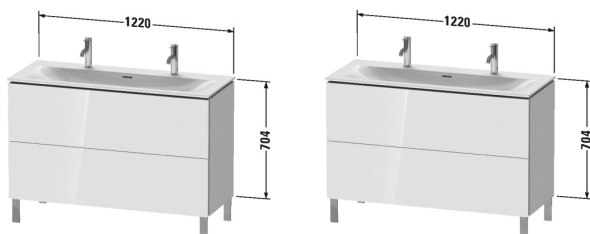

L-Cube Vanity unit floor-standing # LC6599

| < 1220 mm > |

Vanity unit floor-standing	Dimension	Weight	Order number
2 pull-out compartments, upper pull-out compartment including cut-out for siphon and siphon cover, for Viu # 234412			
Colors			
M07 Concrete Grey Matt Decor M11 Cashmere Oak M12 Brushed Oak Real wood veneer M13 American Walnut Real wood veneer M16 Black Oak M18 White Matt Decor M21 Walnut Dark Decor M22 White High Gloss Decor M30 Natural Oak M35 Oak Terra M38 Dolomiti Grey High Gloss Lacquer M40 Black High Gloss Lacquer M43 Basalt Matt Decor M49 Graphite Matt Decor M53 Chestnut Dark Decor M69 Brushed Walnut Real wood veneer M71 Mediterranean Oak Real wood veneer M72 Brushed Dark Oak Real wood veneer M75 Linen Decor M79 Natural Walnut Decor M80 Graphit Super Matt M85 White High Gloss Lacquer M86 Cappuccino High Gloss Lacquer M89 Flannel Grey High Gloss Lacquer M90 Flannel Grey Satin Matt Lacquer M91 Taupe Matt Decor			
Variant			
	1220 x 481 mm		LC6599
Infobox			
Space saving siphon # 005076 is recommended, Interior modules can not be retrofitted and are factory installed., Legs not included in delivery, please order separately, Legs # UV 9991, UV 9992 are recommended, Legs # UV 9993, UV 9994 are recommended, Legs # UV 9991, UV 9992 or # UV 9993, UV 9994 are mandatory for installation and required to be ordered as a separate line item, Floorstanding vanities require wall fixation as per installation instructions, Please specify when ordering: - interior system yes / no, - walnut 77 or maple 78			
Accessory			
Additional modules Interior system in solid wood, for cabinet widths 1220 mm	1220 mm		UV9823
Suitable products			
Plinth leg Aluminium matt, 2 pieces, 152 x 44 x 10 mm	152 x 44 x 10 mm		UV9991
Plinth leg Aluminium matt, 4 pieces, 152 x 44 x 10 mm	152 x 44 x 10 mm		UV9992
Plinth leg Chrome, 2 pieces, 152 x 44 x 10 mm	152 x 44 x 10 mm		UV9993
Plinth leg Chrome, 4 pieces, 152 x 44 x 10 mm	152 x 44 x 10 mm		UV9994