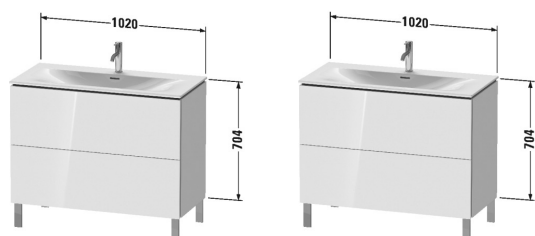

L-Cube Vanity unit floor-standing # LC6598

|< 1020 mm >|

Vanity unit floor-standing	Dimension	Weight	Order number
2 pull-out compartments, upper pull-out compartment including cut-out for siphon and siphon cover, for Viu # 234410			
Colors			
M07 Concrete Grey Matt Decor M11 Cashmere Oak M12 Brushed Oak Real wood veneer M13 American Walnut Real wood veneer M16 Black Oak M18 White Matt Decor M21 Walnut Dark Decor M22 White High Gloss Decor M30 Natural Oak M35 Oak Terra M38 Dolomiti Grey High Gloss Lacquer M40 Black High Gloss Lacquer M43 Basalt Matt Decor M49 Graphite Matt Decor M53 Chestnut Dark Decor M69 Brushed Walnut Real wood veneer M71 Mediterranean Oak Real wood veneer M72 Brushed Dark Oak Real wood veneer M75 Linen Decor M79 Natural Walnut Decor M80 Graphit Super Matt M85 White High Gloss Lacquer M86 Cappuccino High Gloss Lacquer M89 Flannel Grey High Gloss Lacquer M90 Flannel Grey Satin Matt Lacquer M91 Taupe Matt Decor			
Variant			
	1020 x 481 mm		LC6598
Infobox			
Space saving siphon # 005076 is recommended, Interior modules can not be retrofitted and are factory installed., Legs not included in delivery, please order separately, Legs # UV 9991, UV 9992 are recommended, Legs # UV 9993, UV 9994 are recommended, Legs # UV 9991, UV 9992 or # UV 9993, UV 9994 are mandatory for installation and required to be ordered as a separate line item, Floorstanding vanities require wall fixation as per installation instructions, Please specify when ordering: - interior system yes / no, - walnut 77 or maple 78			
Accessory			
Additional modules Interior system in solid wood, for cabinet widths 1020 mm	1020 mm		UV9822
Suitable products			
Plinth leg Aluminium matt, 2 pieces, 152 x 44 x 10 mm	152 x 44 x 10 mm		UV9991
Plinth leg Aluminium matt, 4 pieces, 152 x 44 x 10 mm	152 x 44 x 10 mm		UV9992
Plinth leg Chrome, 2 pieces, 152 x 44 x 10 mm	152 x 44 x 10 mm		UV9993
Plinth leg Chrome, 4 pieces, 152 x 44 x 10 mm	152 x 44 x 10 mm		UV9994