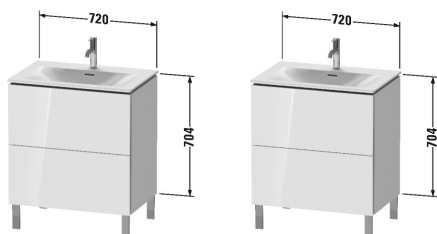

L-Cube Vanity unit floor-standing # LC6596

| < 720 mm > |

Vanity unit floor-standing	Dimension	Weight	Order number
2 pull-out compartments, upper pull-out compartment including cut-out for siphon and siphon cover, for Viu # 234473			
Colors			
M07 Concrete Grey Matt Decor M11 Cashmere Oak M12 Brushed Oak Real wood veneer M13 American Walnut Real wood veneer M16 Black Oak M18 White Matt Decor M21 Walnut Dark Decor M22 White High Gloss Decor M30 Natural Oak M35 Oak Terra M38 Dolomiti Grey High Gloss Lacquer M40 Black High Gloss Lacquer M43 Basalt Matt Decor M49 Graphite Matt Decor M53 Chestnut Dark Decor M69 Brushed Walnut Real wood veneer M71 Mediterranean Oak Real wood veneer M72 Brushed Dark Oak Real wood veneer M75 Linen Decor M79 Natural Walnut Decor M80 Graphit Super Matt M85 White High Gloss Lacquer M86 Cappuccino High Gloss Lacquer M89 Flannel Grey High Gloss Lacquer M90 Flannel Grey Satin Matt Lacquer M91 Taupe Matt Decor			
Variant			
	720 x 481 mm		LC6596
Infobox			
Space saving siphon # 005076 is recommended, Interior modules can not be retrofitted and are factory installed., Legs not included in delivery, please order separately, Legs # UV 9991, UV 9992 are recommended, Legs # UV 9993, UV 9994 are recommended, Legs # UV 9991, UV 9992 or # UV 9993, UV 9994 are mandatory for installation and required to be ordered as a separate line item, Floorstanding vanities require wall fixation as per installation instructions, Please specify when ordering: - interior system yes / no, - walnut 77 or maple 78			
Accessory			
Additional modules Interior system in solid wood, for cabinet widths 720 mm	720 mm		UV9867
Suitable products			
Plinth leg Aluminium matt, 2 pieces, 152 x 44 x 10 mm	152 x 44 x 10 mm		UV9991
Plinth leg Aluminium matt, 4 pieces, 152 x 44 x 10 mm	152 x 44 x 10 mm		UV9992
Plinth leg Chrome, 2 pieces, 152 x 44 x 10 mm	152 x 44 x 10 mm		UV9993
Plinth leg Chrome, 4 pieces, 152 x 44 x 10 mm	152 x 44 x 10 mm		UV9994