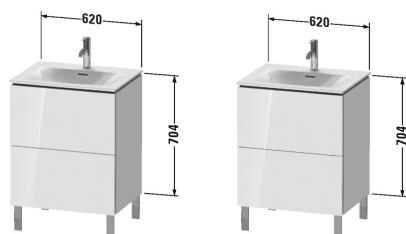

L-Cube Vanity unit floor-standing # LC6595

| < 620 mm > |

Vanity unit floor-standing	Dimension	Weight	Order number
2 pull-out compartments, upper pull-out compartment including cut-out for siphon and siphon cover, for Viu # 234463			
Colors			
M07 Concrete Grey Matt Decor M11 Cashmere Oak M12 Brushed Oak Real wood veneer M13 American Walnut Real wood veneer M16 Black Oak M18 White Matt Decor M21 Walnut Dark Decor M22 White High Gloss Decor M30 Natural Oak M35 Oak Terra M38 Dolomiti Grey High Gloss Lacquer M40 Black High Gloss Lacquer M43 Basalt Matt Decor M49 Graphite Matt Decor M53 Chestnut Dark Decor M69 Brushed Walnut Real wood veneer M71 Mediterranean Oak Real wood veneer M72 Brushed Dark Oak Real wood veneer M75 Linen Decor M79 Natural Walnut Decor M80 Graphit Super Matt M85 White High Gloss Lacquer M86 Cappuccino High Gloss Lacquer M89 Flannel Grey High Gloss Lacquer M90 Flannel Grey Satin Matt Lacquer M91 Taupe Matt Decor			
Variant			
	620 x 481 mm		LC6595
Infobox			
Space saving siphon # 005076 is recommended, Interior modules can not be retrofitted and are factory installed., Legs not included in delivery, please order separately, Legs # UV 9991, UV 9992 are recommended, Legs # UV 9993, UV 9994 are recommended, Legs # UV 9991, UV 9992 or # UV 9993, UV 9994 are mandatory for installation and required to be ordered as a separate line item, Floorstanding vanities require wall fixation as per installation instructions, Please specify when ordering: , - interior system yes / no, - walnut 77 or maple 78			
Accessory			
Additional modules Interior system in solid wood, for cabinet widths 620 mm	620 mm		UV9820
Suitable products			
Plinth leg Aluminium matt, 2 pieces, 152 x 44 x 10 mm	152 x 44 x 10 mm		UV9991
Plinth leg Aluminium matt, 4 pieces, 152 x 44 x 10 mm	152 x 44 x 10 mm		UV9992
Plinth leg Chrome, 2 pieces, 152 x 44 x 10 mm	152 x 44 x 10 mm		UV9993
Plinth leg Chrome, 4 pieces, 152 x 44 x 10 mm	152 x 44 x 10 mm		UV9994