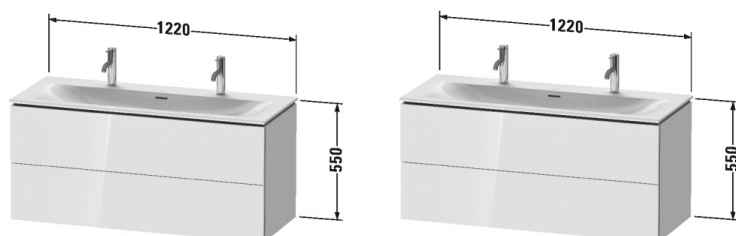

L-Cube Vanity unit wall-mounted # LC6309

|< 1220 mm >|

Vanity unit wall-mounted	Dimension	Weight	Order number
2 drawers, upper drawer including cut-out for siphon and siphon cover, for Viu # 234412			
Colors			
M07 Concrete Grey Matt Decor M11 Cashmere Oak M12 Brushed Oak Real wood veneer M13 American Walnut Real wood veneer M16 Black Oak M18 White Matt Decor M21 Walnut Dark Decor M22 White High Gloss Decor M30 Natural Oak M35 Oak Terra M38 Dolomiti Grey High Gloss Lacquer M40 Black High Gloss Lacquer M43 Basalt Matt Decor M49 Graphite Matt Decor M53 Chestnut Dark Decor M69 Brushed Walnut Real wood veneer M71 Mediterranean Oak Real wood veneer M72 Brushed Dark Oak Real wood veneer M75 Linen Decor M79 Natural Walnut Decor M80 Graphit Super Matt M85 White High Gloss Lacquer M86 Cappuccino High Gloss Lacquer M89 Flannel Grey High Gloss Lacquer M90 Flannel Grey Satin Matt Lacquer M91 Taupe Matt Decor			
Variant			
	1220 x 481 mm		LC6309
Infobox			
Installation only in combination with space saving siphon (# 005076 is recommended), Interior modules can not be retrofitted and are factory installed., Please specify when ordering:., - interior system yes / no, - walnut 77 or maple 78			
Accessory			
Additional modules Interior system in solid wood, for cabinet widths 1220 mm	1220 mm		UV9823
Suitable products			
Space saving siphon 31,75 mm, 1 1/4" mm	1 1/4" mm		005076
Washbasin, furniture washbasin with overflow, with tap platform, Ceramic covered push-open waste included, underneath glazed, fixings included, fixings included, wall-mounted, wall-mounted, 1230 x 490 mm	1230 x 490 mm		234412