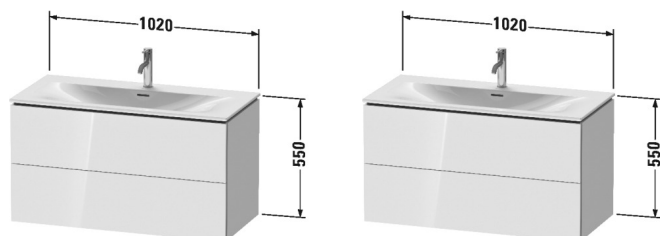

L-Cube Vanity unit wall-mounted # LC6308

|< 1020 mm >|

Vanity unit wall-mounted	Dimension	Weight	Order number
2 drawers, upper drawer including cut-out for siphon and siphon cover, for Viu # 234410			
Colors			
M07 Concrete Grey Matt Decor M11 Cashmere Oak M12 Brushed Oak Real wood veneer M13 American Walnut Real wood veneer M16 Black Oak M18 White Matt Decor M21 Walnut Dark Decor M22 White High Gloss Decor M30 Natural Oak M35 Oak Terra M38 Dolomiti Grey High Gloss Lacquer M40 Black High Gloss Lacquer M43 Basalt Matt Decor M49 Graphite Matt Decor M53 Chestnut Dark Decor M69 Brushed Walnut Real wood veneer M71 Mediterranean Oak Real wood veneer M72 Brushed Dark Oak Real wood veneer M75 Linen Decor M79 Natural Walnut Decor M80 Graphit Super Matt M85 White High Gloss Lacquer M86 Cappuccino High Gloss Lacquer M89 Flannel Grey High Gloss Lacquer M90 Flannel Grey Satin Matt Lacquer M91 Taupe Matt Decor			
Variant			
	1020 x 481 mm		LC6308
Infobox			
Installation only in combination with space saving siphon (# 005076 is recommended), Interior modules can not be retrofitted and are factory installed., Please specify when ordering:., - interior system yes / no, - walnut 77 or maple 78			
Accessory			
Additional modules Interior system in solid wood, for cabinet widths 1020 mm	1020 mm		UV9822
Suitable products			
Space saving siphon 31,75 mm, 1 1/4" mm	1 1/4" mm		005076
Washbasin, furniture washbasin with overflow, with tap platform, Ceramic covered push-open waste included, underneath glazed, fixings included, wall-mounted, cUPC® listed*, 1030 x 490 mm	1030 x 490 mm		234410

All drawings contain the necessary measurements which are subject to standard tolerances. They are stated in mm and are non-binding. Exact measurements, in particular for customised installation scenarios, can only be taken from the finished piece.