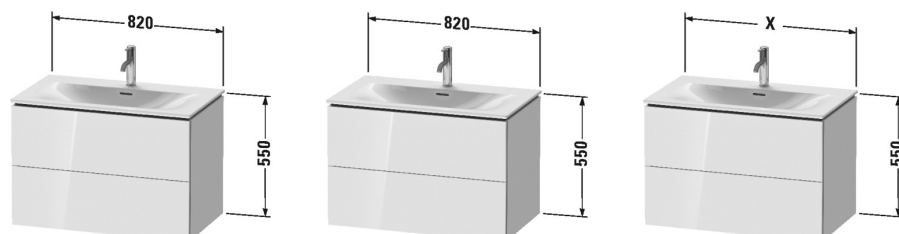

L-Cube Vanity unit wall-mounted # LC6307

| < 820 mm > |

Vanity unit wall-mounted	Dimension	Weight	Order number
2 drawers, upper drawer including cut-out for siphon and siphon cover, for Viu # 234483			
Colors			
M07 Concrete Grey Matt Decor M11 Cashmere Oak M12 Brushed Oak Real wood veneer M13 American Walnut Real wood veneer M16 Black Oak M18 White Matt Decor M21 Walnut Dark Decor M22 White High Gloss Decor M30 Natural Oak M35 Oak Terra M38 Dolomiti Grey High Gloss Lacquer M40 Black High Gloss Lacquer M43 Basalt Matt Decor M49 Graphite Matt Decor M53 Chestnut Dark Decor M69 Brushed Walnut Real wood veneer M71 Mediterranean Oak Real wood veneer M72 Brushed Dark Oak Real wood veneer M75 Linen Decor M79 Natural Walnut Decor M80 Graphit Super Matt M85 White High Gloss Lacquer M86 Cappuccino High Gloss Lacquer M89 Flannel Grey High Gloss Lacquer M90 Flannel Grey Satin Matt Lacquer M91 Taupe Matt Decor			
Variant			
	820 x 481 mm		LC6307
Infobox			
Installation only in combination with space saving siphon (# 005076 is recommended), Interior modules can not be retrofitted and are factory installed., Please specify when ordering:., - interior system yes / no, - walnut 77 or maple 78			
Accessory			
Additional modules Interior system in solid wood, for cabinet widths 820 mm	820 mm		UV9821
Suitable products			
Space saving siphon 31,75 mm, 1 1/4" mm	1 1/4" mm		005076
Washbasin, furniture washbasin with overflow, with tap platform, Ceramic covered push-open waste included, underneath glazed, fixings included, wall-mounted, 830 x 490 mm	830 x 490 mm		234483

All drawings contain the necessary measurements which are subject to standard tolerances. They are stated in mm and are non-binding. Exact measurements, in particular for customised installation scenarios, can only be taken from the finished piece.