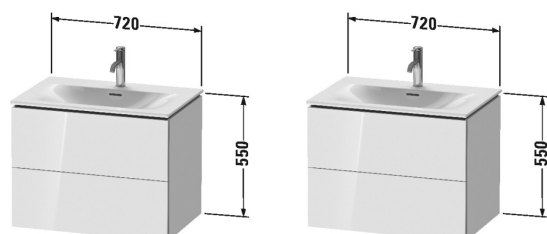

L-Cube Vanity unit wall-mounted # LC6306

| < 720 mm > |

Vanity unit wall-mounted	Dimension	Weight	Order number
2 drawers, upper drawer including cut-out for siphon and siphon cover, for Viu # 234473			
Colors			
M07 Concrete Grey Matt Decor M11 Cashmere Oak M12 Brushed Oak Real wood veneer M13 American Walnut Real wood veneer M16 Black Oak M18 White Matt Decor M21 Walnut Dark Decor M22 White High Gloss Decor M30 Natural Oak M35 Oak Terra M38 Dolomiti Grey High Gloss Lacquer M40 Black High Gloss Lacquer M43 Basalt Matt Decor M49 Graphite Matt Decor M53 Chestnut Dark Decor M69 Brushed Walnut Real wood veneer M71 Mediterranean Oak Real wood veneer M72 Brushed Dark Oak Real wood veneer M75 Linen Decor M79 Natural Walnut Decor M80 Graphit Super Matt M85 White High Gloss Lacquer M86 Cappuccino High Gloss Lacquer M89 Flannel Grey High Gloss Lacquer M90 Flannel Grey Satin Matt Lacquer M91 Taupe Matt Decor			
Variant			
	720 x 481 mm		LC6306
Infobox			
Installation only in combination with space saving siphon (# 005076 is recommended), Interior modules can not be retrofitted and are factory installed., Please specify when ordering:., - interior system yes / no, - walnut 77 or maple 78			
Accessory			
Additional modules Interior system in solid wood, for cabinet widths 720 mm	720 mm		UV9867
Suitable products			
Space saving siphon 31,75 mm, 1 1/4" mm	1 1/4" mm		005076
Washbasin, furniture washbasin with overflow, with tap platform, Ceramic covered push-open waste included, underneath glazed, fixings included, wall-mounted, 730 x 490 mm	730 x 490 mm		234473

All drawings contain the necessary measurements which are subject to standard tolerances. They are stated in mm and are non-binding. Exact measurements, in particular for customised installation scenarios, can only be taken from the finished piece.