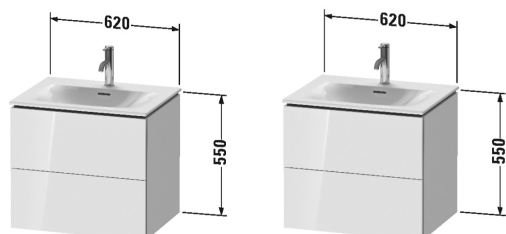

L-Cube Vanity unit wall-mounted # LC6305

| < 620 mm > |

Vanity unit wall-mounted	Dimension	Weight	Order number
2 drawers, upper drawer including cut-out for siphon and siphon cover, for Viu # 234463			
Colors			
M07 Concrete Grey Matt Decor M11 Cashmere Oak M12 Brushed Oak Real wood veneer M13 American Walnut Real wood veneer M16 Black Oak M18 White Matt Decor M21 Walnut Dark Decor M22 White High Gloss Decor M30 Natural Oak M35 Oak Terra M38 Dolomiti Grey High Gloss Lacquer M40 Black High Gloss Lacquer M43 Basalt Matt Decor M49 Graphite Matt Decor M53 Chestnut Dark Decor M69 Brushed Walnut Real wood veneer M71 Mediterranean Oak Real wood veneer M72 Brushed Dark Oak Real wood veneer M75 Linen Decor M79 Natural Walnut Decor M80 Graphit Super Matt M85 White High Gloss Lacquer M86 Cappuccino High Gloss Lacquer M89 Flannel Grey High Gloss Lacquer M90 Flannel Grey Satin Matt Lacquer M91 Taupe Matt Decor			
Variant			
	620 x 481 mm		LC6305
Infobox			
Installation only in combination with space saving siphon (# 005076 is recommended), Interior modules can not be retrofitted and are factory installed., Please specify when ordering:., - interior system yes / no, - walnut 77 or maple 78			
Accessory			
Additional modules Interior system in solid wood, for cabinet widths 620 mm	620 mm		UV9820
Suitable products			
Space saving siphon 31,75 mm, 1 1/4" mm	1 1/4" mm		005076
Washbasin, furniture washbasin with overflow, with tap platform, Ceramic covered push-open waste included, underneath glazed, fixings included, wall-mounted, 630 x 490 mm	630 x 490 mm		234463