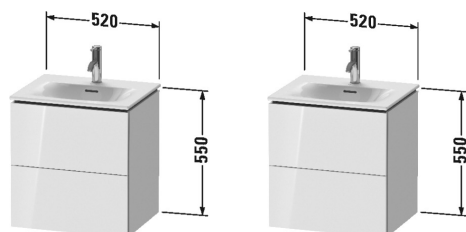

L-Cube Vanity unit wall-mounted # LC6304

| < 520 mm > |

Vanity unit wall-mounted	Dimension	Weight	Order number
2 drawers, upper drawer including cut-out for siphon and siphon cover, for Viu # 234453			
Colors			
M07 Concrete Grey Matt Decor M11 Cashmere Oak M12 Brushed Oak Real wood veneer M13 American Walnut Real wood veneer M16 Black Oak M18 White Matt Decor M21 Walnut Dark Decor M22 White High Gloss Decor M30 Natural Oak M35 Oak Terra M38 Dolomiti Grey High Gloss Lacquer M40 Black High Gloss Lacquer M43 Basalt Matt Decor M49 Graphite Matt Decor M53 Chestnut Dark Decor M69 Brushed Walnut Real wood veneer M71 Mediterranean Oak Real wood veneer M72 Brushed Dark Oak Real wood veneer M75 Linen Decor M79 Natural Walnut Decor M80 Graphit Super Matt M85 White High Gloss Lacquer M86 Cappuccino High Gloss Lacquer M89 Flannel Grey High Gloss Lacquer M90 Flannel Grey Satin Matt Lacquer M91 Taupe Matt Decor			
Variant			
	520 x 421 mm		LC6304
Infobox			
Installation only in combination with space saving siphon (# 005076 is recommended)			
Suitable products			
Space saving siphon 31,75 mm, 1 1/4" mm	1 1/4" mm		005076
Handrinse basin, furniture handrinse basin with overflow, with tap platform, Ceramic covered push-open waste included, underneath glazed, fixings included, fixings included, wall-mounted, wall-mounted, 530 x 430 mm	530 x 430 mm		234453