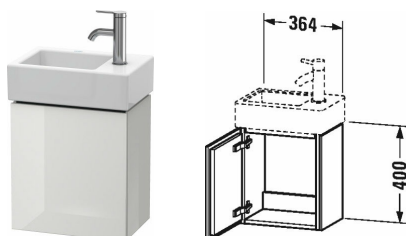

L-Cube Vanity unit wall-mounted # LC6293 L/R

|< 364 mm >|

Vanity unit wall-mounted	Dimension	Weight	Order number
1 door, for Vero Air # 072438			
Colors			
M07 Concrete Grey Matt Decor M11 Cashmere Oak M12 Brushed Oak Real wood veneer M13 American Walnut Real wood veneer M16 Black Oak M18 White Matt Decor M21 Walnut Dark Decor M22 White High Gloss Decor M30 Natural Oak M35 Oak Terra M38 Dolomiti Grey High Gloss Lacquer M40 Black High Gloss Lacquer M43 Basalt Matt Decor M49 Graphite Matt Decor M53 Chestnut Dark Decor M69 Brushed Walnut Real wood veneer M71 Mediterranean Oak Real wood veneer M72 Brushed Dark Oak Real wood veneer M75 Linen Decor M79 Natural Walnut Decor M80 Graphit Super Matt M85 White High Gloss Lacquer M86 Cappuccino High Gloss Lacquer M89 Flannel Grey High Gloss Lacquer M90 Flannel Grey Satin Matt Lacquer M91 Taupe Matt Decor			
Variant			
	364 x 241 mm		LC6293 L/R
Infobox			
Please keep 50 mm space to the wall, Space saving siphon # 005076 is recommended, Please specify when ordering: - hinges left (L) / right (R)			
Suitable products			
Space saving siphon 31,75 mm, 1 1/4" mm	1 1/4" mm		005076
Handrinse basin, furniture handrinse basin without overflow, with tap platform, tap hole on right side, fixings included, underneath glazed, wall-mounted, wall-mounted, 380 x 250 mm	380 x 250 mm		072438

All drawings contain the necessary measurements which are subject to standard tolerances. They are stated in mm and are non-binding. Exact measurements, in particular for customised installation scenarios, can only be taken from the finished piece.