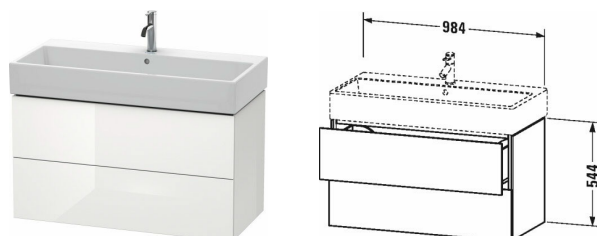

L-Cube Vanity unit wall-mounted # LC6278

| < 984 mm > |

Vanity unit wall-mounted	Dimension	Weight	Order number
2 drawers, for Vero Air # 235010			
Colors			
M07 Concrete Grey Matt Decor M11 Cashmere Oak M12 Brushed Oak Real wood veneer M13 American Walnut Real wood veneer M16 Black Oak M18 White Matt Decor M21 Walnut Dark Decor M22 White High Gloss Decor M30 Natural Oak M35 Oak Terra M38 Dolomiti Grey High Gloss Lacquer M40 Black High Gloss Lacquer M43 Basalt Matt Decor M49 Graphite Matt Decor M53 Chestnut Dark Decor M69 Brushed Walnut Real wood veneer M71 Mediterranean Oak Real wood veneer M72 Brushed Dark Oak Real wood veneer M75 Linen Decor M79 Natural Walnut Decor M80 Graphit Super Matt M85 White High Gloss Lacquer M86 Cappuccino High Gloss Lacquer M89 Flannel Grey High Gloss Lacquer M90 Flannel Grey Satin Matt Lacquer M91 Taupe Matt Decor			
Variant			
	984 x 459 mm		LC6278
Infobox			
Space saving siphon # 005076 is recommended, Interior modules can not be retrofitted and are factory installed., Please specify when ordering: - interior system yes / no, - walnut 77 or maple 78			
Accessory			
Additional modules Interior system in solid wood, for cabinet widths 984 mm	984 mm		UV9889
Suitable products			
Space saving siphon 31,75 mm, 1 1/4" mm	1 1/4" mm		005076
Washbasin, furniture washbasin with tap platform, underneath glazed, fixings included, wall-mounted, 1000 x 470 mm	1000 x 470 mm		235010
Washbasin, furniture washbasin with tap platform, underneath glazed, fixings included, wall-mounted, 1000 x 470 mm	1000 x 470 mm		235010