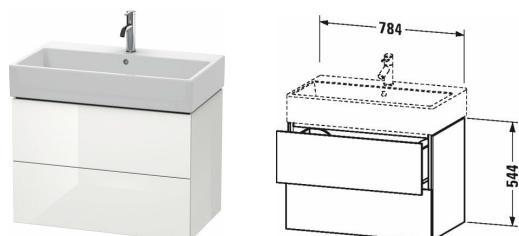

L-Cube Vanity unit wall-mounted # LC6277

| < 784 mm > |

Vanity unit wall-mounted	Dimension	Weight	Order number
2 drawers, for Vero Air # 235080			
Colors			
M07 Concrete Grey Matt Decor M11 Cashmere Oak M12 Brushed Oak Real wood veneer M13 American Walnut Real wood veneer M16 Black Oak M18 White Matt Decor M21 Walnut Dark Decor M22 White High Gloss Decor M30 Natural Oak M35 Oak Terra M38 Dolomiti Grey High Gloss Lacquer M40 Black High Gloss Lacquer M43 Basalt Matt Decor M49 Graphite Matt Decor M53 Chestnut Dark Decor M69 Brushed Walnut Real wood veneer M71 Mediterranean Oak Real wood veneer M72 Brushed Dark Oak Real wood veneer M75 Linen Decor M79 Natural Walnut Decor M80 Graphit Super Matt M85 White High Gloss Lacquer M86 Cappuccino High Gloss Lacquer M89 Flannel Grey High Gloss Lacquer M90 Flannel Grey Satin Matt Lacquer M91 Taupe Matt Decor			
Variant			
	784 x 459 mm		LC6277
Infobox			
Space saving siphon # 005076 is recommended, Interior modules can not be retrofitted and are factory installed., Please specify when ordering: - interior system yes / no, - walnut 77 or maple 78			
Accessory			
Additional modules Interior system in solid wood, for cabinet widths 784 mm	784 mm		UV9888
Suitable products			
Space saving siphon 31,75 mm, 1 1/4" mm	1 1/4" mm		005076
Washbasin, furniture washbasin with tap platform, underneath glazed, fixings included, fixings included, wall-mounted, wall-mounted, 800 x 470 mm	800 x 470 mm		235080