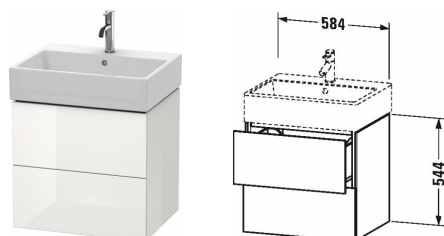

L-Cube Vanity unit wall-mounted # LC6275

|< 584 mm >|

Vanity unit wall-mounted	Dimension	Weight	Order number
2 drawers, for Vero Air # 235060			
Colors			
M07 Concrete Grey Matt Decor M11 Cashmere Oak M12 Brushed Oak Real wood veneer M13 American Walnut Real wood veneer M16 Black Oak M18 White Matt Decor M21 Walnut Dark Decor M22 White High Gloss Decor M30 Natural Oak M35 Oak Terra M38 Dolomiti Grey High Gloss Lacquer M40 Black High Gloss Lacquer M43 Basalt Matt Decor M49 Graphite Matt Decor M53 Chestnut Dark Decor M69 Brushed Walnut Real wood veneer M71 Mediterranean Oak Real wood veneer M72 Brushed Dark Oak Real wood veneer M75 Linen Decor M79 Natural Walnut Decor M80 Graphit Super Matt M85 White High Gloss Lacquer M86 Cappuccino High Gloss Lacquer M89 Flannel Grey High Gloss Lacquer M90 Flannel Grey Satin Matt Lacquer M91 Taupe Matt Decor			
Variant			
	584 x 459 mm		LC6275
Infobox			
Space saving siphon # 005076 is recommended, Interior modules can not be retrofitted and are factory installed., Please specify when ordering: - interior system yes / no, - walnut 77 or maple 78			
Accessory			
Additional modules Interior system in solid wood, for cabinet widths 584 mm	584 mm		UV9879
Suitable products			
Space saving siphon 31,75 mm, 1 1/4" mm	1 1/4" mm		005076
Washbasin, furniture washbasin with tap platform, underneath glazed, fixings included, fixings included, wall-mounted, wall-mounted, cUPC® listed*, 600 x 470 mm	600 x 470 mm		235060