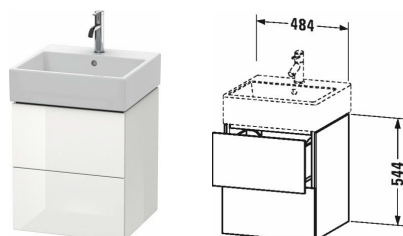

L-Cube Vanity unit wall-mounted # LC6274

|< 484 mm >|

Vanity unit wall-mounted	Dimension	Weight	Order number
2 drawers, for Vero Air # 235050			
Colors			
M07 Concrete Grey Matt Decor M11 Cashmere Oak M12 Brushed Oak Real wood veneer M13 American Walnut Real wood veneer M16 Black Oak M18 White Matt Decor M21 Walnut Dark Decor M22 White High Gloss Decor M30 Natural Oak M35 Oak Terra M38 Dolomiti Grey High Gloss Lacquer M40 Black High Gloss Lacquer M43 Basalt Matt Decor M49 Graphite Matt Decor M53 Chestnut Dark Decor M69 Brushed Walnut Real wood veneer M71 Mediterranean Oak Real wood veneer M72 Brushed Dark Oak Real wood veneer M75 Linen Decor M79 Natural Walnut Decor M80 Graphit Super Matt M85 White High Gloss Lacquer M86 Cappuccino High Gloss Lacquer M89 Flannel Grey High Gloss Lacquer M90 Flannel Grey Satin Matt Lacquer M91 Taupe Matt Decor			
Variant			
	484 x 459 mm		LC6274
Infobox			
Space saving siphon # 005076 is recommended			
Suitable products			
Space saving siphon 31,75 mm, 1 1/4" mm	1 1/4" mm		005076
Washbasin, furniture washbasin with tap platform, underneath glazed, fixings included, fixings included, wall-mounted, wall-mounted, cUPC® listed*, 500 x 470 mm	500 x 470 mm		235050

All drawings contain the necessary measurements which are subject to standard tolerances. They are stated in mm and are non-binding. Exact measurements, in particular for customised installation scenarios, can only be taken from the finished piece.