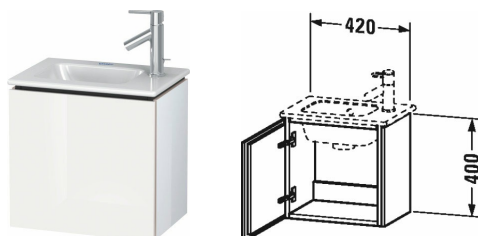

**L-Cube Vanity unit wall-mounted # LC6272 L/R**

|&lt; 420 mm &gt;|

Vanity unit wall-mounted	Dimension	Weight	Order number
1 door, for ME by Starck # 072343			
<b>Colors</b>			
M07 Concrete Grey Matt Decor M11 Cashmere Oak M12 Brushed Oak Real wood veneer M13 American Walnut Real wood veneer M16 Black Oak M18 White Matt Decor M21 Walnut Dark Decor M22 White High Gloss Decor M30 Natural Oak M35 Oak Terra M38 Dolomiti Grey High Gloss Lacquer M40 Black High Gloss Lacquer M43 Basalt Matt Decor M49 Graphite Matt Decor M53 Chestnut Dark Decor M69 Brushed Walnut Real wood veneer M71 Mediterranean Oak Real wood veneer M72 Brushed Dark Oak Real wood veneer M75 Linen Decor M79 Natural Walnut Decor M80 Graphit Super Matt M85 White High Gloss Lacquer M86 Cappuccino High Gloss Lacquer M89 Flannel Grey High Gloss Lacquer M90 Flannel Grey Satin Matt Lacquer M91 Taupe Matt Decor			
<b>Variant</b>			
	420 x 294 mm		LC6272 L/R
<b>Infobox</b>			
Please keep 50 mm space to the wall, Please specify when ordering: - hinges left (L) / right (R)			
<b>Suitable products</b>			
Handrinse basin, furniture handrinse basin with tap platform, wall-mounted, fixings included, wall-mounted, cUPC® listed*, fixings included, 430 x 300 mm	430 x 300 mm		072343