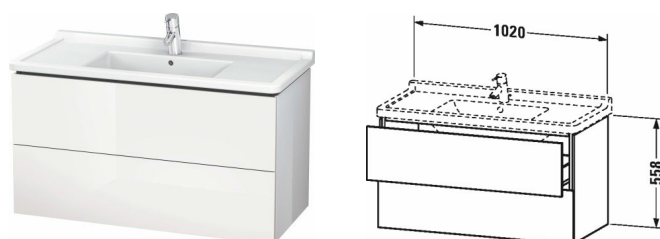

L-Cube Vanity unit wall-mounted # LC6266

| < 1020 mm > |

Vanity unit wall-mounted	Dimension	Weight	Order number
2 drawers, upper drawer including cut-out for siphon and siphon cover, for Starck 3 # 030410			
Colors			
M07 Concrete Grey Matt Decor M11 Cashmere Oak M12 Brushed Oak Real wood veneer M13 American Walnut Real wood veneer M16 Black Oak M18 White Matt Decor M21 Walnut Dark Decor M22 White High Gloss Decor M30 Natural Oak M35 Oak Terra M38 Dolomiti Grey High Gloss Lacquer M40 Black High Gloss Lacquer M43 Basalt Matt Decor M49 Graphite Matt Decor M53 Chestnut Dark Decor M69 Brushed Walnut Real wood veneer M71 Mediterranean Oak Real wood veneer M72 Brushed Dark Oak Real wood veneer M75 Linen Decor M79 Natural Walnut Decor M80 Graphit Super Matt M85 White High Gloss Lacquer M86 Cappuccino High Gloss Lacquer M89 Flannel Grey High Gloss Lacquer M90 Flannel Grey Satin Matt Lacquer M91 Taupe Matt Decor			
Variant			
	1020 x 469 mm		LC6266
Infobox			
Space saving siphon # 005076 is recommended, Interior modules can not be retrofitted and are factory installed., Please specify when ordering: - interior system yes / no, - walnut 77 or maple 78			
Accessory			
Additional modules Interior system in solid wood, for cabinet widths 1020 mm	1020 mm		UV9822
Suitable products			
Space saving siphon 31,75 mm, 1 1/4" mm	1 1/4" mm		005076
Washbasin, furniture washbasin with tap platform, fixings included, fixings included, wall-mounted, wall-mounted, cUPC® listed*, 1050 x 485 mm			030410