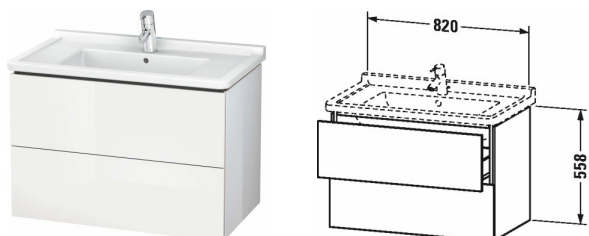

L-Cube Vanity unit wall-mounted # LC6265

| < 820 mm > |

Vanity unit wall-mounted	Dimension	Weight	Order number
2 drawers, upper drawer including cut-out for siphon and siphon cover, for Starck 3 # 030480			
Colors			
M07 Concrete Grey Matt Decor M11 Cashmere Oak M12 Brushed Oak Real wood veneer M13 American Walnut Real wood veneer M16 Black Oak M18 White Matt Decor M21 Walnut Dark Decor M22 White High Gloss Decor M30 Natural Oak M35 Oak Terra M38 Dolomiti Grey High Gloss Lacquer M40 Black High Gloss Lacquer M43 Basalt Matt Decor M49 Graphite Matt Decor M53 Chestnut Dark Decor M69 Brushed Walnut Real wood veneer M71 Mediterranean Oak Real wood veneer M72 Brushed Dark Oak Real wood veneer M75 Linen Decor M79 Natural Walnut Decor M80 Graphit Super Matt M85 White High Gloss Lacquer M86 Cappuccino High Gloss Lacquer M89 Flannel Grey High Gloss Lacquer M90 Flannel Grey Satin Matt Lacquer M91 Taupe Matt Decor			
Variant			
	820 x 469 mm		LC6265
Infobox			
Space saving siphon # 005076 is recommended, Interior modules can not be retrofitted and are factory installed., Please specify when ordering: - interior system yes / no, - walnut 77 or maple 78			
Accessory			
Additional modules Interior system in solid wood, for cabinet widths 820 mm	820 mm		UV9821
Suitable products			
Space saving siphon 31,75 mm, 1 1/4" mm	1 1/4" mm		005076
Washbasin, furniture washbasin with tap platform, fixings included, fixings included, wall-mounted, wall-mounted, cUPC® listed*, 850 x 485 mm			030480