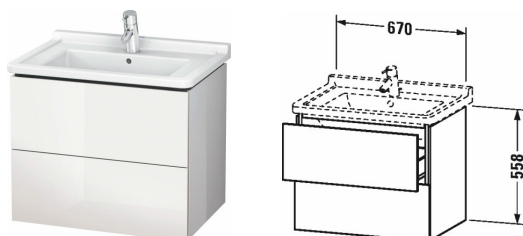

L-Cube Vanity unit wall-mounted # LC6264

| < 670 mm > |

Vanity unit wall-mounted	Dimension	Weight	Order number
2 drawers, upper drawer including cut-out for siphon and siphon cover, for Starck 3 # 030470			
Colors			
M07 Concrete Grey Matt Decor M11 Cashmere Oak M12 Brushed Oak Real wood veneer M13 American Walnut Real wood veneer M16 Black Oak M18 White Matt Decor M21 Walnut Dark Decor M22 White High Gloss Decor M30 Natural Oak M35 Oak Terra M38 Dolomiti Grey High Gloss Lacquer M40 Black High Gloss Lacquer M43 Basalt Matt Decor M49 Graphite Matt Decor M53 Chestnut Dark Decor M69 Brushed Walnut Real wood veneer M71 Mediterranean Oak Real wood veneer M72 Brushed Dark Oak Real wood veneer M75 Linen Decor M79 Natural Walnut Decor M80 Graphit Super Matt M85 White High Gloss Lacquer M86 Cappuccino High Gloss Lacquer M89 Flannel Grey High Gloss Lacquer M90 Flannel Grey Satin Matt Lacquer M91 Taupe Matt Decor			
Variant			
	670 x 469 mm		LC6264
Infobox			
Space saving siphon # 005076 is recommended, Interior modules can not be retrofitted and are factory installed., Please specify when ordering: -, interior system yes / no, - walnut 77 or maple 78			
Accessory			
Additional modules Interior system in solid wood, for cabinet widths 670 mm	670 mm		UV9842
Suitable products			
Space saving siphon 31,75 mm, 1 1/4" mm	1 1/4" mm		005076
Washbasin, furniture washbasin with tap platform, fixings included, fixings included, wall-mounted, wall-mounted, cUPC® 700 x 490 mm listed*, 700 x 490 mm			030470