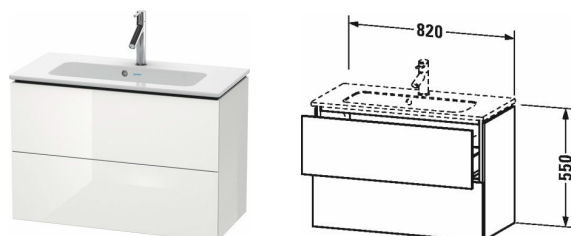

L-Cube Vanity unit wall-mounted compact # LC6257

| < 820 mm > |

Vanity unit wall-mounted compact	Dimension	Weight	Order number
2 drawers, upper drawer including cut-out for siphon and siphon cover, for ME by Starck # 234283			
Colors			
M07 Concrete Grey Matt Decor M11 Cashmere Oak M12 Brushed Oak Real wood veneer M13 American Walnut Real wood veneer M16 Black Oak M18 White Matt Decor M21 Walnut Dark Decor M22 White High Gloss Decor M30 Natural Oak M35 Oak Terra M38 Dolomiti Grey High Gloss Lacquer M40 Black High Gloss Lacquer M43 Basalt Matt Decor M49 Graphite Matt Decor M53 Chestnut Dark Decor M69 Brushed Walnut Real wood veneer M71 Mediterranean Oak Real wood veneer M72 Brushed Dark Oak Real wood veneer M75 Linen Decor M79 Natural Walnut Decor M80 Graphit Super Matt M85 White High Gloss Lacquer M86 Cappuccino High Gloss Lacquer M89 Flannel Grey High Gloss Lacquer M90 Flannel Grey Satin Matt Lacquer M91 Taupe Matt Decor			
Variant			
	820 x 391 mm		LC6257
Infobox			
Space saving siphon # 005076 is recommended, Interior modules can not be retrofitted and are factory installed., Please specify when ordering: - interior system yes / no, - walnut 77 or maple 78			
Accessory			
Additional modules Interior system in solid wood, for cabinet widths 820 mm	820 mm		UV9807
Suitable products			
Space saving siphon 31,75 mm, 1 1/4" mm	1 1/4" mm		005076
Washbasin, furniture washbasin compact with overflow, with tap platform, fixings included, fixings included, wall-mounted, wall-mounted, 830 x 400 mm	830 x 400 mm		234283