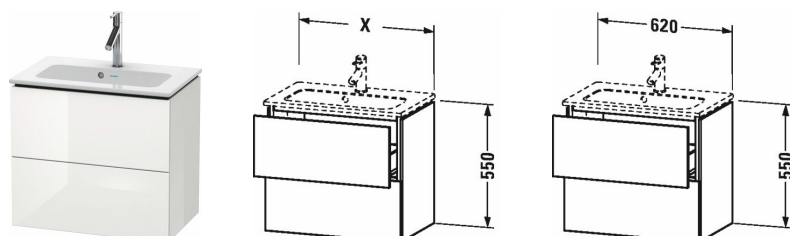

**L-Cube Vanity unit wall-mounted compact # LC6256**

| &lt; 620 mm &gt; |

Vanity unit wall-mounted compact	Dimension	Weight	Order number
2 drawers, upper drawer including cut-out for siphon and siphon cover, for ME by Starck # 234263			
<b>Colors</b>			
M07 Concrete Grey Matt Decor M11 Cashmere Oak M12 Brushed Oak Real wood veneer M13 American Walnut Real wood veneer M16 Black Oak M18 White Matt Decor M21 Walnut Dark Decor M22 White High Gloss Decor M30 Natural Oak M35 Oak Terra M38 Dolomiti Grey High Gloss Lacquer M40 Black High Gloss Lacquer M43 Basalt Matt Decor M49 Graphite Matt Decor M53 Chestnut Dark Decor M69 Brushed Walnut Real wood veneer M71 Mediterranean Oak Real wood veneer M72 Brushed Dark Oak Real wood veneer M75 Linen Decor M79 Natural Walnut Decor M80 Graphit Super Matt M85 White High Gloss Lacquer M86 Cappuccino High Gloss Lacquer M89 Flannel Grey High Gloss Lacquer M90 Flannel Grey Satin Matt Lacquer M91 Taupe Matt Decor			
<b>Variant</b>			
	620 x 391 mm		LC6256
<b>Infobox</b>			
Space saving siphon # 005076 is recommended, Interior modules can not be retrofitted and are factory installed., Please specify when ordering: - interior system yes / no, - walnut 77 or maple 78			
<b>Accessory</b>			
Additional modules Interior system in solid wood, for cabinet widths 620 mm	620 mm		UV9806
<b>Suitable products</b>			
Space saving siphon 31,75 mm, 1 1/4" mm	1 1/4" mm		005076
Washbasin, furniture washbasin compact with overflow, with tap platform, fixings included, fixings included, wall-mounted, 630 x 400 mm	630 x 400 mm		234263