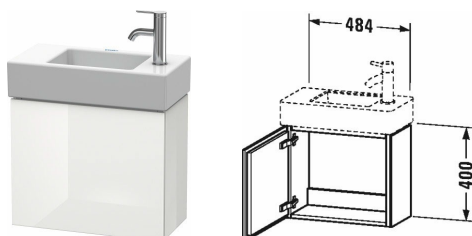

L-Cube Vanity unit wall-mounted # LC6246 L/R

| < 480 mm > |

Vanity unit wall-mounted	Dimension	Weight	Order number
1 door			
Colors			
M07 Concrete Grey Matt Decor M11 Cashmere Oak M12 Brushed Oak Real wood veneer M13 American Walnut Real wood veneer M16 Black Oak M18 White Matt Decor M21 Walnut Dark Decor M22 White High Gloss Decor M30 Natural Oak M35 Oak Terra M38 Dolomiti Grey High Gloss Lacquer M40 Black High Gloss Lacquer M43 Basalt Matt Decor M49 Graphite Matt Decor M53 Chestnut Dark Decor M69 Brushed Walnut Real wood veneer M71 Mediterranean Oak Real wood veneer M72 Brushed Dark Oak Real wood veneer M75 Linen Decor M79 Natural Walnut Decor M80 Graphit Super Matt M85 White High Gloss Lacquer M86 Cappuccino High Gloss Lacquer M89 Flannel Grey High Gloss Lacquer M90 Flannel Grey Satin Matt Lacquer M91 Taupe Matt Decor			
Variant			
for Vero Air # 072450	480 x 240 mm		LC6246 L/R
Infobox			
Please keep 50 mm space to the wall, Space saving siphon # 005076 is recommended, Please specify when ordering: - hinges left (L) / right (R)			
Suitable products			
Space saving siphon 31,75 mm, 1 1/4" mm	1 1/4" mm		005076
Handrinse basin, furniture handrinse basin without overflow, with tap platform, underneath glazed, wall-mounted, wall-mounted, 500 x 250 mm	500 x 250 mm		072450