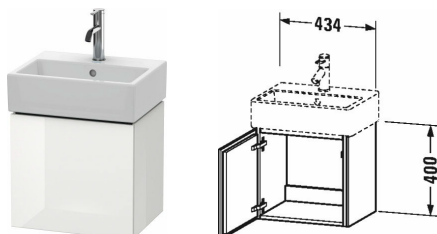

L-Cube Vanity unit wall-mounted # LC6245 L/R

| < 434 mm > |

Vanity unit wall-mounted	Dimension	Weight	Order number
1 door, for Vero Air # 072445			
Colors			
M11 Cashmere Oak M12 Brushed Oak Real wood veneer M13 American Walnut Real wood veneer M16 Black Oak M18 White Matt Decor M22 White High Gloss Decor M30 Natural Oak M35 Oak Terra M38 Dolomiti Grey High Gloss Lacquer M40 Black High Gloss Lacquer M43 Basalt Matt Decor M49 Graphite Matt Decor M53 Chestnut Dark Decor M69 Brushed Walnut Real wood veneer M71 Mediterranean Oak Real wood veneer M72 Brushed Dark Oak Real wood veneer M79 Natural Walnut Decor M85 White High Gloss Lacquer M86 Cappuccino High Gloss Lacquer M89 Flannel Grey High Gloss Lacquer M90 Flannel Grey Satin Matt Lacquer M91 Taupe Matt Decor			
Variant			
	434 x 341 mm		LC6245 L/R
Infobox			
Please keep 50 mm space to the wall, Space saving siphon # 005076 is recommended, Please specify when ordering: - hinges left (L) / right (R)			
Suitable products			
Space saving siphon 31,75 mm, 1 1/4" mm	1 1/4" mm		005076
Handrinse basin, furniture handrinse basin with overflow, with tap platform, underneath glazed, fixings included, wall-mounted, wall-mounted, cUPC® listed*, 450 x 350 mm	450 x 350 mm		072445