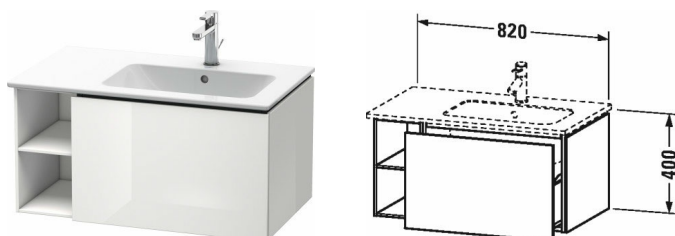

L-Cube Vanity unit wall-mounted # LC6192

| < 820 mm > |

Vanity unit wall-mounted	Dimension	Weight	Order number
1 pull-out compartment, Shelf element laterally, for ME by Starck # 234683 bowl on right side			
Colors			
M07 Concrete Grey Matt Decor M11 Cashmere Oak M12 Brushed Oak Real wood veneer M13 American Walnut Real wood veneer M16 Black Oak M18 White Matt Decor M21 Walnut Dark Decor M22 White High Gloss Decor M30 Natural Oak M35 Oak Terra M38 Dolomiti Grey High Gloss Lacquer M40 Black High Gloss Lacquer M43 Basalt Matt Decor M49 Graphite Matt Decor M53 Chestnut Dark Decor M69 Brushed Walnut Real wood veneer M71 Mediterranean Oak Real wood veneer M72 Brushed Dark Oak Real wood veneer M75 Linen Decor M79 Natural Walnut Decor M80 Graphit Super Matt M85 White High Gloss Lacquer M86 Cappuccino High Gloss Lacquer M89 Flannel Grey High Gloss Lacquer M90 Flannel Grey Satin Matt Lacquer M91 Taupe Matt Decor			
Variant			
	820 x 481 mm		LC6192
Infobox			
Space saving siphon # 005076 is recommended, Interior modules can not be retrofitted and are factory installed., Please specify when ordering: - interior system yes / no, - walnut 77 or maple 78			
Accessory			
Additional modules Interior system in solid wood, for cabinet widths 620 mm	620 mm		UV9831
Suitable products			
Space saving siphon 31,75 mm, 1 1/4" mm	1 1/4" mm		005076
Washbasin, furniture washbasin asymmetric with overflow, with tap platform, bowl on right side, fixings included, fixings included, wall-mounted, wall-mounted, 830 x 490 mm	830 x 490 mm		234683