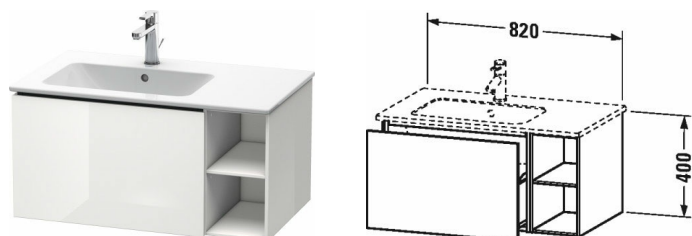

**L-Cube Vanity unit wall-mounted # LC6191**

| &lt; 820 mm &gt; |

Vanity unit wall-mounted	Dimension	Weight	Order number
1 pull-out compartment, Shelf element laterally, for ME by Starck # 234583 bowl on left side			
<b>Colors</b>			
M07 Concrete Grey Matt Decor M11 Cashmere Oak M12 Brushed Oak Real wood veneer M13 American Walnut Real wood veneer M16 Black Oak M18 White Matt Decor M21 Walnut Dark Decor M22 White High Gloss Decor M30 Natural Oak M35 Oak Terra M38 Dolomiti Grey High Gloss Lacquer M40 Black High Gloss Lacquer M43 Basalt Matt Decor M49 Graphite Matt Decor M53 Chestnut Dark Decor M69 Brushed Walnut Real wood veneer M71 Mediterranean Oak Real wood veneer M72 Brushed Dark Oak Real wood veneer M75 Linen Decor M79 Natural Walnut Decor M80 Graphit Super Matt M85 White High Gloss Lacquer M86 Cappuccino High Gloss Lacquer M89 Flannel Grey High Gloss Lacquer M90 Flannel Grey Satin Matt Lacquer M91 Taupe Matt Decor			
<b>Variant</b>			
	820 x 481 mm		LC6191
<b>Infobox</b>			
Space saving siphon # 005076 is recommended, Interior modules can not be retrofitted and are factory installed., Please specify when ordering: - interior system yes / no, - walnut 77 or maple 78			
<b>Accessory</b>			
Additional modules Interior system in solid wood, for cabinet widths 620 mm	620 mm		UV9831
<b>Suitable products</b>			
Space saving siphon 31,75 mm, 1 1/4" mm	1 1/4" mm		005076
Washbasin, furniture washbasin asymmetric with overflow, with tap platform, bowl on left side, fixings included, fixings included, wall-mounted, wall-mounted, 830 x 490 mm	830 x 490 mm		234583