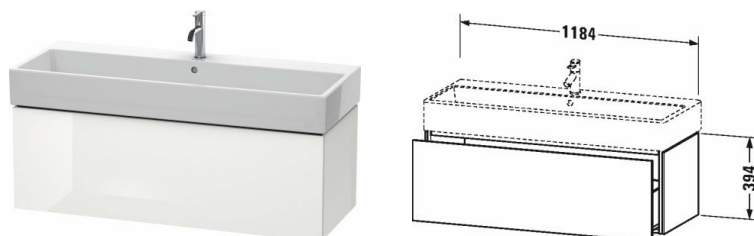

**L-Cube Vanity unit wall-mounted # LC6179**

|&lt; 1184 mm &gt;|

Vanity unit wall-mounted	Dimension	Weight	Order number
1 pull-out compartment, for Vero Air # 235012			
<b>Colors</b>			
M07 Concrete Grey Matt Decor M11 Cashmere Oak M12 Brushed Oak Real wood veneer M13 American Walnut Real wood veneer M16 Black Oak M18 White Matt Decor M21 Walnut Dark Decor M22 White High Gloss Decor M30 Natural Oak M35 Oak Terra M38 Dolomiti Grey High Gloss Lacquer M40 Black High Gloss Lacquer M43 Basalt Matt Decor M49 Graphite Matt Decor M53 Chestnut Dark Decor M69 Brushed Walnut Real wood veneer M71 Mediterranean Oak Real wood veneer M72 Brushed Dark Oak Real wood veneer M75 Linen Decor M79 Natural Walnut Decor M80 Graphit Super Matt M85 White High Gloss Lacquer M86 Cappuccino High Gloss Lacquer M89 Flannel Grey High Gloss Lacquer M90 Flannel Grey Satin Matt Lacquer M91 Taupe Matt Decor			
<b>Variant</b>			
	1184 x 459 mm		LC6179
<b>Infobox</b>			
Installation only in combination with space saving siphon (# 005076 is recommended), Interior modules can not be retrofitted and are factory installed., Please specify when ordering: - interior system yes / no, - walnut 77 or maple 78			
<b>Accessory</b>			
Additional modules Interior system in solid wood, for cabinet widths 1184 mm	1184 mm		UV9858
<b>Suitable products</b>			
Space saving siphon 31,75 mm, 1 1/4" mm	1 1/4" mm		005076
Washbasin, furniture washbasin with tap platform, underneath glazed, fixings included, fixings included, wall-mounted, wall-mounted, 1200 x 470 mm	1200 x 470 mm		235012
Washbasin, furniture washbasin with tap platform, underneath glazed, fixings included, fixings included, wall-mounted, wall-mounted, 1200 x 470 mm	1200 x 470 mm		235012