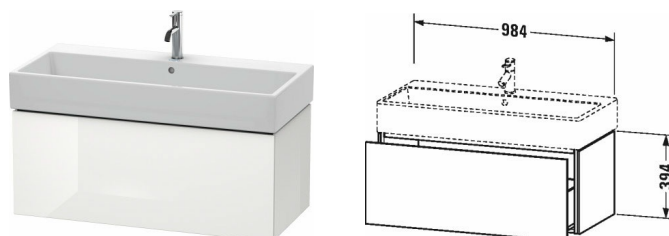

L-Cube Vanity unit wall-mounted # LC6178

| < 984 mm > |

Vanity unit wall-mounted	Dimension	Weight	Order number
1 pull-out compartment, for Vero Air # 235010			
Colors			
M07 Concrete Grey Matt Decor M11 Cashmere Oak M12 Brushed Oak Real wood veneer M13 American Walnut Real wood veneer M16 Black Oak M18 White Matt Decor M21 Walnut Dark Decor M22 White High Gloss Decor M30 Natural Oak M35 Oak Terra M38 Dolomiti Grey High Gloss Lacquer M40 Black High Gloss Lacquer M43 Basalt Matt Decor M49 Graphite Matt Decor M53 Chestnut Dark Decor M69 Brushed Walnut Real wood veneer M71 Mediterranean Oak Real wood veneer M72 Brushed Dark Oak Real wood veneer M75 Linen Decor M79 Natural Walnut Decor M80 Graphit Super Matt M85 White High Gloss Lacquer M86 Cappuccino High Gloss Lacquer M89 Flannel Grey High Gloss Lacquer M90 Flannel Grey Satin Matt Lacquer M91 Taupe Matt Decor			
Variant			
	984 x 459 mm		LC6178
Infobox			
Installation only in combination with space saving siphon (# 005076 is recommended), Interior modules can not be retrofitted and are factory installed., Please specify when ordering:., - interior system yes / no, - walnut 77 or maple 78			
Accessory			
Additional modules Interior system in solid wood, for cabinet widths 984 mm	984 mm		UV9857
Suitable products			
Space saving siphon 31,75 mm, 1 1/4" mm	1 1/4" mm		005076
Washbasin, furniture washbasin with tap platform, underneath glazed, fixings included, wall-mounted, 1000 x 470 mm	1000 x 470 mm		235010
Washbasin, furniture washbasin with tap platform, underneath glazed, fixings included, wall-mounted, 1000 x 470 mm	1000 x 470 mm		235010