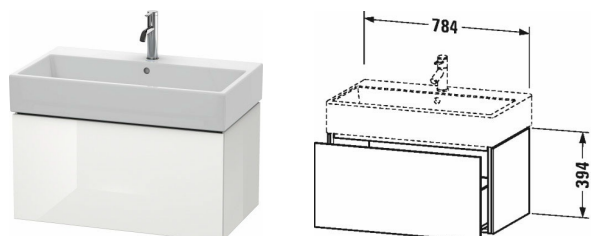

L-Cube Vanity unit wall-mounted # LC6177

| < 784 mm > |

Vanity unit wall-mounted	Dimension	Weight	Order number
1 pull-out compartment, for Vero Air # 235080			
Colors			
M07 Concrete Grey Matt Decor M11 Cashmere Oak M12 Brushed Oak Real wood veneer M13 American Walnut Real wood veneer M16 Black Oak M18 White Matt Decor M21 Walnut Dark Decor M22 White High Gloss Decor M30 Natural Oak M35 Oak Terra M38 Dolomiti Grey High Gloss Lacquer M40 Black High Gloss Lacquer M43 Basalt Matt Decor M49 Graphite Matt Decor M53 Chestnut Dark Decor M69 Brushed Walnut Real wood veneer M71 Mediterranean Oak Real wood veneer M72 Brushed Dark Oak Real wood veneer M75 Linen Decor M79 Natural Walnut Decor M80 Graphit Super Matt M85 White High Gloss Lacquer M86 Cappuccino High Gloss Lacquer M89 Flannel Grey High Gloss Lacquer M90 Flannel Grey Satin Matt Lacquer M91 Taupe Matt Decor			
Variant			
	784 x 459 mm		LC6177
Infobox			
Installation only in combination with space saving siphon (# 005076 is recommended), Interior modules can not be retrofitted and are factory installed., Please specify when ordering: -, interior system yes / no, - walnut 77 or maple 78			
Accessory			
Additional modules Interior system in solid wood, for cabinet widths 784 mm	784 mm		UV9856
Suitable products			
Space saving siphon 31,75 mm, 1 1/4" mm	1 1/4" mm		005076
Washbasin, furniture washbasin with tap platform, underneath glazed, fixings included, fixings included, wall-mounted, wall-mounted, 800 x 470 mm	800 x 470 mm		235080