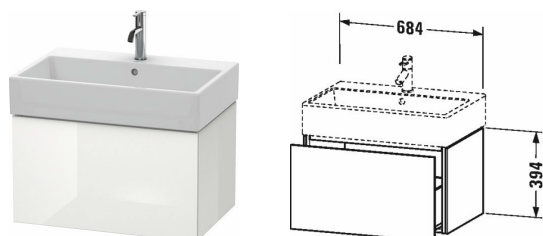

L-Cube Vanity unit wall-mounted # LC6176

| < 684 mm > |

Vanity unit wall-mounted	Dimension	Weight	Order number
1 pull-out compartment			
Colors			
M07 Concrete Grey Matt Decor M11 Cashmere Oak M12 Brushed Oak Real wood veneer M13 American Walnut Real wood veneer M16 Black Oak M18 White Matt Decor M21 Walnut Dark Decor M22 White High Gloss Decor M30 Natural Oak M35 Oak Terra M38 Dolomiti Grey High Gloss Lacquer M40 Black High Gloss Lacquer M43 Basalt Matt Decor M49 Graphite Matt Decor M53 Chestnut Dark Decor M69 Brushed Walnut Real wood veneer M71 Mediterranean Oak Real wood veneer M72 Brushed Dark Oak Real wood veneer M75 Linen Decor M79 Natural Walnut Decor M80 Graphit Super Matt M85 White High Gloss Lacquer M86 Cappuccino High Gloss Lacquer M89 Flannel Grey High Gloss Lacquer M90 Flannel Grey Satin Matt Lacquer M91 Taupe Matt Decor			
Variant			
for Vero Air # 235070	684 x 459 mm		LC6176
Infobox			
Installation only in combination with space saving siphon (# 005076 is recommended), Interior modules can not be retrofitted and are factory installed., Please specify when ordering: - interior system yes / no, - walnut 77 or maple 78			
Accessory			
Additional modules Interior system in solid wood, for cabinet widths 684 mm	684 mm		UV9855
Suitable products			
Space saving siphon 31,75 mm, 1 1/4" mm	1 1/4" mm		005076
Washbasin, furniture washbasin with tap platform, underneath glazed, 700 x 470 mm	700 x 470 mm		235070