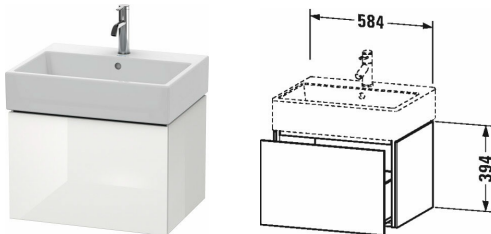

L-Cube Vanity unit wall-mounted # LC6175

|< 584 mm >|

Vanity unit wall-mounted	Dimension	Weight	Order number
1 pull-out compartment, for Vero Air # 235060			
Colors			
M07 Concrete Grey Matt Decor M11 Cashmere Oak M12 Brushed Oak Real wood veneer M13 American Walnut Real wood veneer M16 Black Oak M18 White Matt Decor M21 Walnut Dark Decor M22 White High Gloss Decor M30 Natural Oak M35 Oak Terra M38 Dolomiti Grey High Gloss Lacquer M40 Black High Gloss Lacquer M43 Basalt Matt Decor M49 Graphite Matt Decor M53 Chestnut Dark Decor M69 Brushed Walnut Real wood veneer M71 Mediterranean Oak Real wood veneer M72 Brushed Dark Oak Real wood veneer M75 Linen Decor M79 Natural Walnut Decor M80 Graphit Super Matt M85 White High Gloss Lacquer M86 Cappuccino High Gloss Lacquer M89 Flannel Grey High Gloss Lacquer M90 Flannel Grey Satin Matt Lacquer M91 Taupe Matt Decor			
Variant			
	584 x 459 mm		LC6175
Infobox			
Installation only in combination with space saving siphon (# 005076 is recommended), Interior modules can not be retrofitted and are factory installed., Please specify when ordering: - interior system yes / no, - walnut 77 or maple 78			
Accessory			
Additional modules Interior system in solid wood, for cabinet widths 584 mm	584 mm		UV9854
Suitable products			
Space saving siphon 31,75 mm, 1 1/4" mm	1 1/4" mm		005076
Washbasin, furniture washbasin with tap platform, underneath glazed, fixings included, fixings included, wall-mounted, wall-mounted, cUPC® listed*, 600 x 470 mm	600 x 470 mm		235060