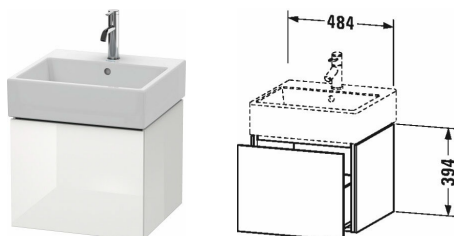

**L-Cube Vanity unit wall-mounted # LC6174**

|&lt; 484 mm &gt;|

Vanity unit wall-mounted	Dimension	Weight	Order number
1 pull-out compartment, for Vero Air # 235050			
<b>Colors</b>			
M07 Concrete Grey Matt Decor M11 Cashmere Oak M12 Brushed Oak Real wood veneer M13 American Walnut Real wood veneer M16 Black Oak M18 White Matt Decor M21 Walnut Dark Decor M22 White High Gloss Decor M30 Natural Oak M35 Oak Terra M38 Dolomiti Grey High Gloss Lacquer M40 Black High Gloss Lacquer M43 Basalt Matt Decor M49 Graphite Matt Decor M53 Chestnut Dark Decor M69 Brushed Walnut Real wood veneer M71 Mediterranean Oak Real wood veneer M72 Brushed Dark Oak Real wood veneer M75 Linen Decor M79 Natural Walnut Decor M80 Graphit Super Matt M85 White High Gloss Lacquer M86 Cappuccino High Gloss Lacquer M89 Flannel Grey High Gloss Lacquer M90 Flannel Grey Satin Matt Lacquer M91 Taupe Matt Decor			
<b>Variant</b>			
	484 x 459 mm		LC6174
<b>Infobox</b>			
Installation only in combination with space saving siphon (# 005076 is recommended)			
<b>Suitable products</b>			
Space saving siphon 31,75 mm, 1 1/4" mm	1 1/4" mm		005076
Washbasin, furniture washbasin with tap platform, underneath glazed, fixings included, fixings included, wall-mounted, wall-mounted, cUPC® listed*, 500 x 470 mm	500 x 470 mm		235050