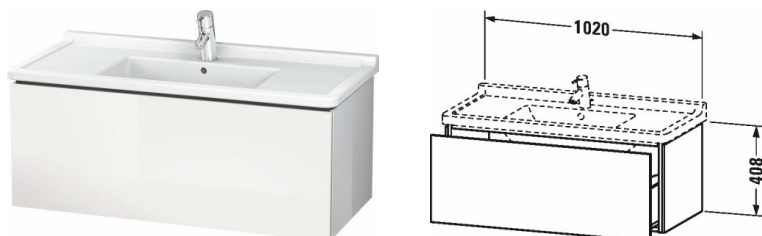

L-Cube Vanity unit wall-mounted # LC6166

| < 1020 mm > |

Vanity unit wall-mounted	Dimension	Weight	Order number
1 pull-out compartment, for Starck 3 # 030410			
Colors			
M07 Concrete Grey Matt Decor M11 Cashmere Oak M12 Brushed Oak Real wood veneer M13 American Walnut Real wood veneer M16 Black Oak M18 White Matt Decor M21 Walnut Dark Decor M22 White High Gloss Decor M30 Natural Oak M35 Oak Terra M38 Dolomiti Grey High Gloss Lacquer M40 Black High Gloss Lacquer M43 Basalt Matt Decor M49 Graphite Matt Decor M53 Chestnut Dark Decor M69 Brushed Walnut Real wood veneer M71 Mediterranean Oak Real wood veneer M72 Brushed Dark Oak Real wood veneer M75 Linen Decor M79 Natural Walnut Decor M80 Graphit Super Matt M85 White High Gloss Lacquer M86 Cappuccino High Gloss Lacquer M89 Flannel Grey High Gloss Lacquer M90 Flannel Grey Satin Matt Lacquer M91 Taupe Matt Decor			
Variant			
	1020 x 469 mm		LC6166
Infobox			
Installation only in combination with space saving siphon (# 005076 is recommended), Interior modules can not be retrofitted and are factory installed., Please specify when ordering: -, interior system yes / no, - walnut 77 or maple 78			
Accessory			
Additional modules Interior system in solid wood, for cabinet widths 1020 mm	1020 mm		UV9833
Suitable products			
Space saving siphon 31,75 mm, 1 1/4" mm	1 1/4" mm		005076
Washbasin, furniture washbasin with tap platform, fixings included, fixings included, wall-mounted, wall-mounted, cUPC® listed*, 1050 x 485 mm	1050 x 485 mm		030410