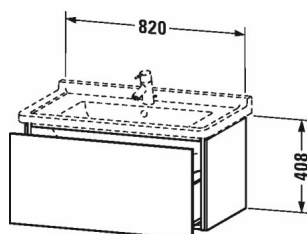

**L-Cube Vanity unit wall-mounted # LC6165**

| &lt; 820 mm &gt; |

Vanity unit wall-mounted	Dimension	Weight	Order number
1 pull-out compartment, for Starck 3 # 030480			
<b>Colors</b>			
M07 Concrete Grey Matt Decor M11 Cashmere Oak M12 Brushed Oak Real wood veneer M13 American Walnut Real wood veneer M16 Black Oak M18 White Matt Decor M21 Walnut Dark Decor M22 White High Gloss Decor M30 Natural Oak M35 Oak Terra M38 Dolomiti Grey High Gloss Lacquer M40 Black High Gloss Lacquer M43 Basalt Matt Decor M49 Graphite Matt Decor M53 Chestnut Dark Decor M69 Brushed Walnut Real wood veneer M71 Mediterranean Oak Real wood veneer M72 Brushed Dark Oak Real wood veneer M75 Linen Decor M79 Natural Walnut Decor M80 Graphit Super Matt M85 White High Gloss Lacquer M86 Cappuccino High Gloss Lacquer M89 Flannel Grey High Gloss Lacquer M90 Flannel Grey Satin Matt Lacquer M91 Taupe Matt Decor			
<b>Variant</b>			
	820 x 469 mm		LC6165
<b>Infobox</b>			
Installation only in combination with space saving siphon (# 005076 is recommended), Interior modules can not be retrofitted and are factory installed., Please specify when ordering:., - interior system yes / no, - walnut 77 or maple 78			
<b>Accessory</b>			
Additional modules Interior system in solid wood, for cabinet widths 820 mm	820 mm		UV9832
<b>Suitable products</b>			
Space saving siphon 31,75 mm, 1 1/4" mm	1 1/4" mm		005076
Washbasin, furniture washbasin with tap platform, fixings included, fixings included, wall-mounted, wall-mounted, cUPC® listed*, 850 x 485 mm			030480

All drawings contain the necessary measurements which are subject to standard tolerances. They are stated in mm and are non-binding. Exact measurements, in particular for customised installation scenarios, can only be taken from the finished piece.