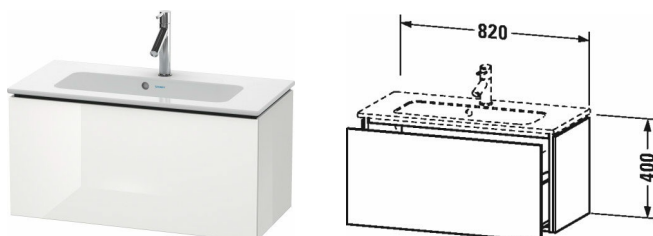

L-Cube Vanity unit wall-mounted compact # LC6157

| < 820 mm > |

Vanity unit wall-mounted compact	Dimension	Weight	Order number
1 pull-out compartment, for ME by Starck # 234283			
Colors			
M07 Concrete Grey Matt Decor M11 Cashmere Oak M12 Brushed Oak Real wood veneer M13 American Walnut Real wood veneer M16 Black Oak M18 White Matt Decor M21 Walnut Dark Decor M22 White High Gloss Decor M30 Natural Oak M35 Oak Terra M38 Dolomiti Grey High Gloss Lacquer M40 Black High Gloss Lacquer M43 Basalt Matt Decor M49 Graphite Matt Decor M53 Chestnut Dark Decor M69 Brushed Walnut Real wood veneer M71 Mediterranean Oak Real wood veneer M72 Brushed Dark Oak Real wood veneer M75 Linen Decor M79 Natural Walnut Decor M80 Graphit Super Matt M85 White High Gloss Lacquer M86 Cappuccino High Gloss Lacquer M89 Flannel Grey High Gloss Lacquer M90 Flannel Grey Satin Matt Lacquer M91 Taupe Matt Decor			
Variant			
	820 x 391 mm		LC6157
Infobox			
Installation only in combination with space saving siphon (# 005076 is recommended), Interior modules can not be retrofitted and are factory installed., Please specify when ordering:., - interior system yes / no, - walnut 77 or maple 78			
Accessory			
Additional modules Interior system in solid wood, for cabinet widths 820 mm	820 mm		UV9805
Suitable products			
Space saving siphon 31,75 mm, 1 1/4" mm	1 1/4" mm		005076
Washbasin, furniture washbasin compact with overflow, with tap platform, fixings included, fixings included, wall-mounted, wall-mounted, 830 x 400 mm	830 x 400 mm		234283