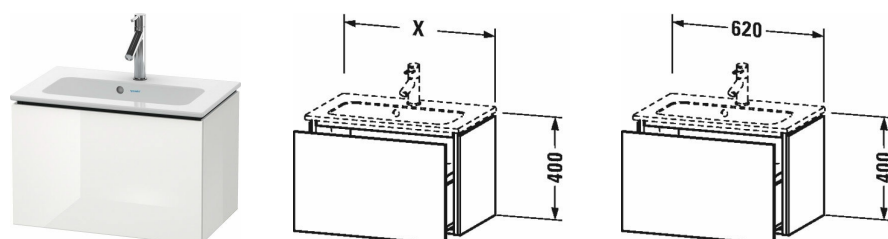

L-Cube Vanity unit wall-mounted compact # LC6156

| < 620 mm > |

Vanity unit wall-mounted compact	Dimension	Weight	Order number
1 pull-out compartment, for ME by Starck # 234263			
Colors			
M07 Concrete Grey Matt Decor M11 Cashmere Oak M12 Brushed Oak Real wood veneer M13 American Walnut Real wood veneer M16 Black Oak M18 White Matt Decor M21 Walnut Dark Decor M22 White High Gloss Decor M30 Natural Oak M35 Oak Terra M38 Dolomiti Grey High Gloss Lacquer M40 Black High Gloss Lacquer M43 Basalt Matt Decor M49 Graphite Matt Decor M53 Chestnut Dark Decor M69 Brushed Walnut Real wood veneer M71 Mediterranean Oak Real wood veneer M72 Brushed Dark Oak Real wood veneer M75 Linen Decor M79 Natural Walnut Decor M80 Graphit Super Matt M85 White High Gloss Lacquer M86 Cappuccino High Gloss Lacquer M89 Flannel Grey High Gloss Lacquer M90 Flannel Grey Satin Matt Lacquer M91 Taupe Matt Decor			
Variant			
	620 x 391 mm		LC6156
Infobox			
Installation only in combination with space saving siphon (# 005076 is recommended), Interior modules can not be retrofitted and are factory installed., Please specify when ordering: - interior system yes / no, - walnut 77 or maple 78			
Accessory			
Additional modules Interior system in solid wood, for cabinet widths 620 mm	620 mm		UV9804
Suitable products			
Space saving siphon 31,75 mm, 1 1/4" mm	1 1/4" mm		005076
Washbasin, furniture washbasin compact with overflow, with tap platform, fixings included, fixings included, wall-mounted, 630 x 400 mm	630 x 400 mm		234263