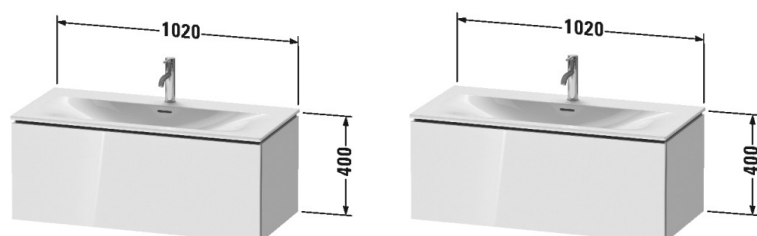

**L-Cube Vanity unit wall-mounted # LC6138**

|&lt; 1020 mm &gt;|

Vanity unit wall-mounted	Dimension	Weight	Order number
1 pull-out compartment, for Viu # 234410			
<b>Colors</b>			
M07 Concrete Grey Matt Decor M11 Cashmere Oak M12 Brushed Oak Real wood veneer M13 American Walnut Real wood veneer M16 Black Oak M18 White Matt Decor M21 Walnut Dark Decor M22 White High Gloss Decor M30 Natural Oak M35 Oak Terra M38 Dolomiti Grey High Gloss Lacquer M40 Black High Gloss Lacquer M43 Basalt Matt Decor M49 Graphite Matt Decor M53 Chestnut Dark Decor M69 Brushed Walnut Real wood veneer M71 Mediterranean Oak Real wood veneer M72 Brushed Dark Oak Real wood veneer M75 Linen Decor M79 Natural Walnut Decor M80 Graphit Super Matt M85 White High Gloss Lacquer M86 Cappuccino High Gloss Lacquer M89 Flannel Grey High Gloss Lacquer M90 Flannel Grey Satin Matt Lacquer M91 Taupe Matt Decor			
<b>Variant</b>			
	1020 x 481 mm		LC6138
<b>Infobox</b>			
Installation only in combination with space saving siphon (# 005076 is recommended), Interior modules can not be retrofitted and are factory installed., Please specify when ordering: - interior system yes / no, - walnut 77 or maple 78			
<b>Accessory</b>			
Additional modules Interior system in solid wood, for cabinet widths 1020 mm	1020 mm		UV9833
<b>Suitable products</b>			
Space saving siphon 31,75 mm, 1 1/4" mm	1 1/4" mm		005076
Washbasin, furniture washbasin with overflow, with tap platform, Ceramic covered push-open waste included, underneath glazed, fixings included, wall-mounted, cUPC® listed*, 1030 x 490 mm	1030 x 490 mm		234410

All drawings contain the necessary measurements which are subject to standard tolerances. They are stated in mm and are non-binding. Exact measurements, in particular for customised installation scenarios, can only be taken from the finished piece.