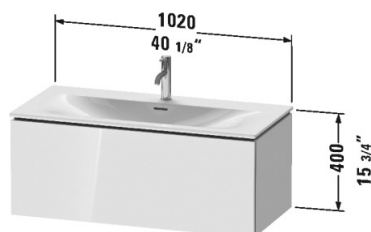

L-Cube Vanity unit wall-mounted # LC6138

| < 40 1/8" Inch > |

Vanity unit wall-mounted	Dimension	Weight	Order number
1 pull-out compartment, for Viu # 234410			
Colors			
M07 Concrete Gray Matte (Decor) M11 Cashmere Oak M12 Brushed Oak (Real wood veneer) M13 American Walnut (Real wood veneer) M16 Black Oak M18 White Matte M21 Walnut Dark (Decor) M22 White High Gloss (Decor) M30 Natural Oak M35 Oak Terra M38 Dolomiti Gray High Gloss (Lacquer) M40 Black High Gloss (Lacquer) M43 Basalt Matte (Decor) M47 Stone Blue High Gloss (Lacquer) M49 Graphite Matt (Decor) M53 Chestnut Dark (Decor) M69 Brushed Walnut (Real wood veneer) M71 Mediterranean Oak (Real wood veneer) M72 Brushed Dark Oak (Real wood veneer) M75 Linen (Decor) M79 Natural Walnut (Decor) M80 Graphite Super Matte M85 White High Gloss (Lacquer) M86 Cappuccino High Gloss (Lacquer) M89 Flannel Gray High Gloss (Lacquer) M91 Taupe Matte (Decor)			
Variant			
	40 1/8" x 18 7/8" Inch		LC6138
Infobox			
Space-saving siphon # 005076 is mandatory for installation			
Interior modules narrow grooved storage, reduced depth	4 1/4" x 12 5/8" Inch		UV9939
Interior modules box with lid, reduced depth	3 7/8" x 6 1/4" Inch		UV9948
Interior modules box, reduced depth	3 7/8" x 6 1/4" Inch		UV9946
Interior modules wide grooved storage, reduced depth	10" x 12 5/8" Inch		UV9942
Suitable products			
Space-saving siphon , 1 1/4" Inch	1 1/4" Inch		005076
Furniture washbasin with overflow, with faucet deck, ceramic covered push-open waste included, underside fully glazed, hardware included, wall-mounted, cUPC® listed*, 40 1/2" x 19 1/4" Inch	40 1/2" x 19 1/4" Inch		234410

L-Cube Vanity unit wall-mounted # LC6138

|< 40 1/8" Inch >|

All drawings contain the necessary measurements which are subject to standard tolerances. They are stated in inch & mm and are non-binding. Exact measurements, in particular for customized installation scenarios, can only be taken from the finished ceramic piece.