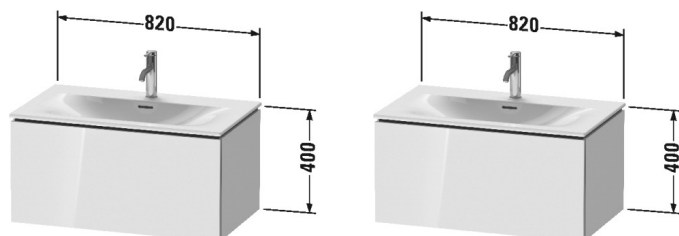

**L-Cube Vanity unit wall-mounted # LC6137**

| &lt; 820 mm &gt; |

Vanity unit wall-mounted	Dimension	Weight	Order number
1 pull-out compartment, for Viu # 234483			
<b>Colors</b>			
M07 Concrete Grey Matt Decor M11 Cashmere Oak M12 Brushed Oak Real wood veneer M13 American Walnut Real wood veneer M16 Black Oak M18 White Matt Decor M21 Walnut Dark Decor M22 White High Gloss Decor M30 Natural Oak M35 Oak Terra M38 Dolomiti Grey High Gloss Lacquer M40 Black High Gloss Lacquer M43 Basalt Matt Decor M49 Graphite Matt Decor M53 Chestnut Dark Decor M69 Brushed Walnut Real wood veneer M71 Mediterranean Oak Real wood veneer M72 Brushed Dark Oak Real wood veneer M75 Linen Decor M79 Natural Walnut Decor M80 Graphit Super Matt M85 White High Gloss Lacquer M86 Cappuccino High Gloss Lacquer M89 Flannel Grey High Gloss Lacquer M90 Flannel Grey Satin Matt Lacquer M91 Taupe Matt Decor			
<b>Variant</b>			
	820 x 481 mm		LC6137
<b>Infobox</b>			
Installation only in combination with space saving siphon (# 005076 is recommended), Interior modules can not be retrofitted and are factory installed., Please specify when ordering:., - interior system yes / no, - walnut 77 or maple 78			
<b>Accessory</b>			
Additional modules Interior system in solid wood, for cabinet widths 820 mm	820 mm		UV9832
<b>Suitable products</b>			
Space saving siphon 31,75 mm, 1 1/4" mm	1 1/4" mm		005076
Washbasin, furniture washbasin with overflow, with tap platform, Ceramic covered push-open waste included, underneath glazed, fixings included, wall-mounted, 830 x 490 mm	830 x 490 mm		234483

All drawings contain the necessary measurements which are subject to standard tolerances. They are stated in mm and are non-binding. Exact measurements, in particular for customised installation scenarios, can only be taken from the finished piece.