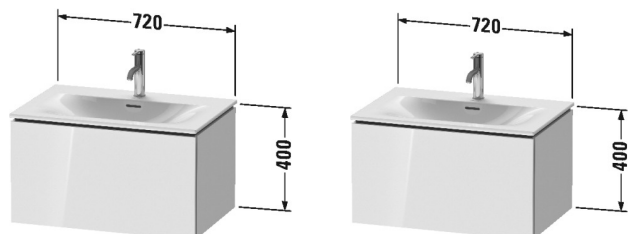

L-Cube Vanity unit wall-mounted # LC6136

| < 720 mm > |

| Vanity unit wall-mounted | Dimension | Weight | Order number |
|--|--------------|--------|--------------|
| 1 pull-out compartment, for Viu # 234473 | | | |
| Colors | | | |
| M07 Concrete Grey Matt Decor M11 Cashmere Oak M12 Brushed Oak Real wood veneer M13 American Walnut Real wood veneer M16 Black Oak M18 White Matt Decor M21 Walnut Dark Decor M22 White High Gloss Decor M30 Natural Oak M35 Oak Terra M38 Dolomiti Grey High Gloss Lacquer M40 Black High Gloss Lacquer M43 Basalt Matt Decor M49 Graphite Matt Decor M53 Chestnut Dark Decor M69 Brushed Walnut Real wood veneer M71 Mediterranean Oak Real wood veneer M72 Brushed Dark Oak Real wood veneer M75 Linen Decor M79 Natural Walnut Decor M80 Graphit Super Matt M85 White High Gloss Lacquer M86 Cappuccino High Gloss Lacquer M89 Flannel Grey High Gloss Lacquer M90 Flannel Grey Satin Matt Lacquer M91 Taupe Matt Decor | | | |
| Variant | | | |
| | 720 x 481 mm | | LC6136 |
| Infobox | | | |
| Installation only in combination with space saving siphon (# 005076 is recommended), Interior modules can not be retrofitted and are factory installed., Please specify when ordering: - interior system yes / no, - walnut 77 or maple 78 | | | |
| Accessory | | | |
| Additional modules Interior system in solid wood, for cabinet widths 720 mm | 720 mm | | UV9865 |
| Suitable products | | | |
| Space saving siphon 31,75 mm, 1 1/4" mm | 1 1/4" mm | | 005076 |
| Washbasin, furniture washbasin with overflow, with tap platform, Ceramic covered push-open waste included, underneath glazed, fixings included, wall-mounted, 730 x 490 mm | 730 x 490 mm | | 234473 |

All drawings contain the necessary measurements which are subject to standard tolerances. They are stated in mm and are non-binding. Exact measurements, in particular for customised installation scenarios, can only be taken from the finished piece.