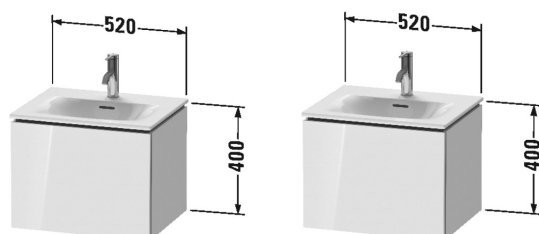

L-Cube Vanity unit wall-mounted # LC6134

| < 520 mm > |

Vanity unit wall-mounted	Dimension	Weight	Order number
1 pull-out compartment, for Viu # 234453			
Colors			
M07 Concrete Grey Matt Decor M11 Cashmere Oak M12 Brushed Oak Real wood veneer M13 American Walnut Real wood veneer M16 Black Oak M18 White Matt Decor M21 Walnut Dark Decor M22 White High Gloss Decor M30 Natural Oak M35 Oak Terra M38 Dolomiti Grey High Gloss Lacquer M40 Black High Gloss Lacquer M43 Basalt Matt Decor M49 Graphite Matt Decor M53 Chestnut Dark Decor M69 Brushed Walnut Real wood veneer M71 Mediterranean Oak Real wood veneer M72 Brushed Dark Oak Real wood veneer M75 Linen Decor M79 Natural Walnut Decor M80 Graphit Super Matt M85 White High Gloss Lacquer M86 Cappuccino High Gloss Lacquer M89 Flannel Grey High Gloss Lacquer M90 Flannel Grey Satin Matt Lacquer M91 Taupe Matt Decor			
Variant			
	520 x 421 mm		LC6134
Infobox			
Installation only in combination with space saving siphon (# 005076 is recommended)			
Suitable products			
Space saving siphon 31,75 mm, 1 1/4" mm	1 1/4" mm		005076
Handrinse basin, furniture handrinse basin with overflow, with tap platform, Ceramic covered push-open waste included, underneath glazed, fixings included, fixings included, wall-mounted, wall-mounted, 530 x 430 mm	530 x 430 mm		234453

All drawings contain the necessary measurements which are subject to standard tolerances. They are stated in mm and are non-binding. Exact measurements, in particular for customised installation scenarios, can only be taken from the finished piece.