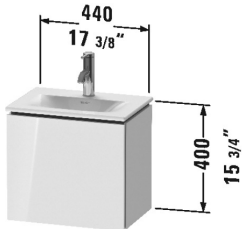

**L-Cube Vanity unit wall-mounted # LC6133 L/R**

|< 17 3/8" Inch >|

| Vanity unit wall-mounted  | Dimension              | Weight | Order number |
|---|------------------------|--------|--------------|
| 1 door, for Viu # 073345  |                        |        |              |
| <b>Colors</b>   |                        |        |              |
| M07 Concrete Gray Matte (Decor) M11 Cashmere Oak M12 Brushed Oak (Real wood veneer) M13 American Walnut (Real wood veneer) M16 Black Oak M18 White Matte M21 Walnut Dark (Decor) M22 White High Gloss (Decor) M30 Natural Oak M35 Oak Terra M38 Dolomiti Gray High Gloss (Lacquer) M40 Black High Gloss (Lacquer) M43 Basalt Matte (Decor) M47 Stone Blue High Gloss (Lacquer) M49 Graphite Matt (Decor) M53 Chestnut Dark (Decor) M69 Brushed Walnut (Real wood veneer) M71 Mediterranean Oak (Real wood veneer) M72 Brushed Dark Oak (Real wood veneer) M75 Linen (Decor) M79 Natural Walnut (Decor) M80 Graphite Super Matte M85 White High Gloss (Lacquer) M86 Cappuccino High Gloss (Lacquer) M89 Flannel Gray High Gloss (Lacquer) M90 Flannel Gray Satin Matte (Lacquer) M91 Taupe Matte (Decor) |                        |        |              |
| <b>Variant</b>  |                        |        |              |
|   | 17 3/8" x 17 3/8" Inch |        | LC6133 L/R   |
| <b>Infobox</b>  |                        |        |              |
| Required specification for ordering: - Hinges left (L) or right (R)   |                        |        |              |
| <b>Suitable products</b>  |                        |        |              |
| Furniture handrinse basin without overflow, with faucet deck, ceramic covered slotted waste included, underside fully glazed, hardware included, wall-mounted, 17 3/4" x 12 5/8" Inch   |                        |        | 073345       |