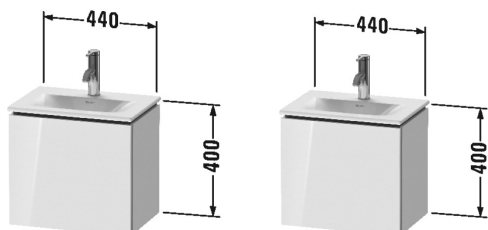

**L-Cube Vanity unit wall-mounted # LC6133 L/R**

|&lt; 440 mm &gt;|

Vanity unit wall-mounted	Dimension	Weight	Order number
1 door, for Viu # 073345			
<b>Colors</b>			
M07 Concrete Grey Matt Decor M11 Cashmere Oak M12 Brushed Oak Real wood veneer M13 American Walnut Real wood veneer M16 Black Oak M18 White Matt Decor M21 Walnut Dark Decor M22 White High Gloss Decor M30 Natural Oak M35 Oak Terra M38 Dolomiti Grey High Gloss Lacquer M40 Black High Gloss Lacquer M43 Basalt Matt Decor M49 Graphite Matt Decor M53 Chestnut Dark Decor M69 Brushed Walnut Real wood veneer M71 Mediterranean Oak Real wood veneer M72 Brushed Dark Oak Real wood veneer M75 Linen Decor M79 Natural Walnut Decor M80 Graphit Super Matt M85 White High Gloss Lacquer M86 Cappuccino High Gloss Lacquer M89 Flannel Grey High Gloss Lacquer M90 Flannel Grey Satin Matt Lacquer M91 Taupe Matt Decor			
<b>Variant</b>			
	440 x 440 x 311 mm		LC6133 L/R
<b>Infobox</b>			
Please specify when ordering: - hinges left (L) / right (R)			
<b>Suitable products</b>			
Handrinse basin, furniture handrinse basin without overflow, with tap platform, ceramic covered slotted waste included, underneath glazed, fixings included, fixings included, wall-mounted, wall-mounted, 450 x 320 mm	450 x 320 mm		073345